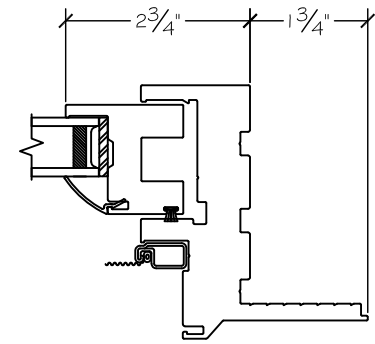

Exterior

450 Delta Ave
Brea, Ca 92821
(714) 385-1202

Notice: This document contains information proprietary to and is protected by copyright of Win-Dor Inc. and shall not be copied, disclosed to others, or used for any purpose other than that for which it is given, without the written permission of Win-Dor Inc.

Project:	File name: I 550 Section View XOX over PW PW PW - Retro Fin	Date: 20220830
Notes:	Layout: Horizontal Section View	Drawn by: J Johnson