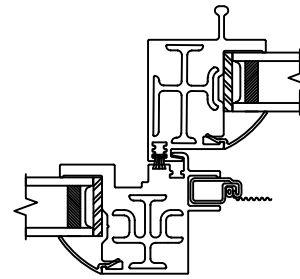

Exterior

450 Delta Ave
Brea, Ca 92821
(714) 385-1202

Notice: This document contains information proprietary to and is protected by copyright of Win-Dor Inc. and shall not be copied, disclosed to others, or used for any purpose other than that for which it is given, without the written permission of Win-Dor Inc.

Project:	File name: I 550 Section View XOX over PW PW PW - Retro Fin	Date: 20220830
Notes:	Layout: Horizontal Section View	Drawn by: J Johnson