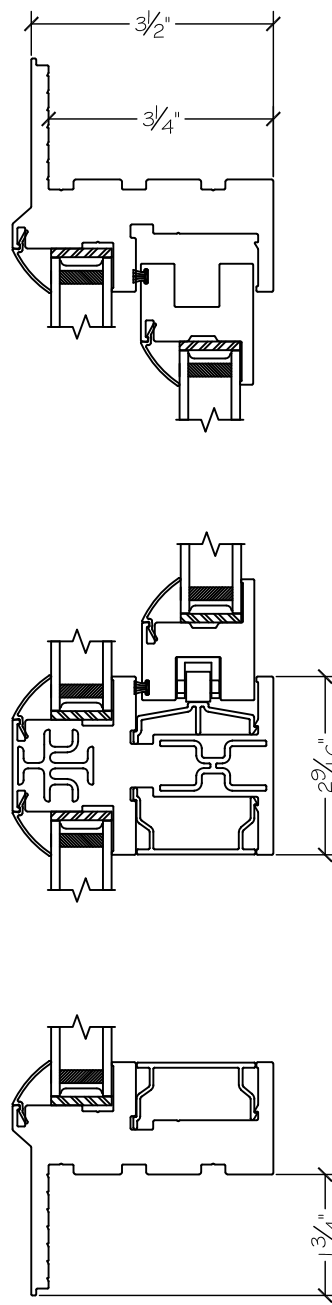

Interior

Exterior

450 Delta Ave  
Brea, Ca 92821  
(714) 385-1202

Notice: This document contains information proprietary to and is protected by copyright of Win-Dor Inc. and shall not be copied, disclosed to others, or used for any purpose other than that for which it is given, without the written permission of Win-Dor Inc.

Project:	File name: I 550 Section View XOX over PW PW PW - Retro Fin	Date: 20220830
Notes:	Layout: Horizontal Section View	Drawn by: J Johnson

Exterior

Interior

Notice: This document contains information proprietary to and is protected by copyright of Win-Dor Inc. and shall not be copied, disclosed to others, or used for any purpose other than that for which it is given, without the written permission of Win-Dor Inc.

450 Delta Ave  
Brea, Ca 92821  
(714) 385-1202

Project:

File name: I 550 Section View XOx over PW PW PW - Retro Fin

Date: 20220830

Notes:

Layout: Vertical Section View

Drawn by: J Johnson