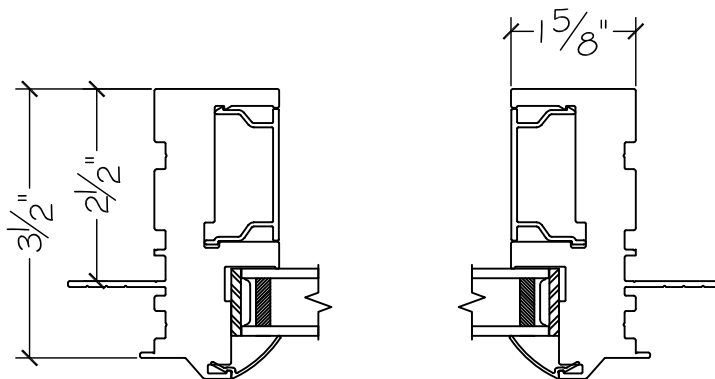

1550 Series Picture Window

Win-Dor's 1550 series comes standard with welded uPVC frame and has a depth of $3\frac{1}{2}$ ". Nail-fin comes in a standard vinyl 1" and $1\frac{3}{8}$ " setback.

1 Inch Nail-fin

$1\frac{3}{8}$ Inch Nail-fin

Retro Fin

OX Window with 1 Inch Nail-fin

Interior

Exterior