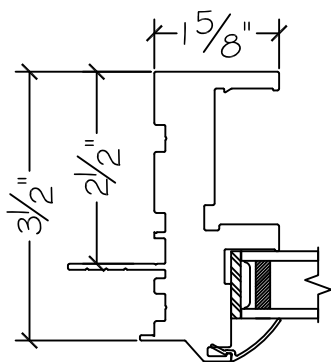

1550 Series Picture Window

Win-Dor's 1550 series comes standard with welded uPVC frame and has a depth of $3\frac{1}{2}$ ". Nail-fin comes in a standard vinyl 1" and $1\frac{3}{8}$ " setback.

1 Inch Nail-fin

$1\frac{3}{8}$ Inch Nail-fin

Retro Fin

OX Window with 1 Inch Nail-fin

Interior

Exterior