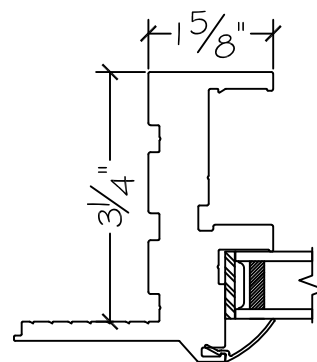

1550 Series Picture Window

Win-Dor's 1550 series comes standard with welded uPVC frame and has a depth of $3\frac{1}{2}$ ". Nail-fin comes in a standard vinyl 1" and $1\frac{3}{8}$ " setback.

1 Inch Nail-fin

$1\frac{3}{8}$ Inch Nail-fin

Retro Fin

OX Window with 1 Inch Nail-fin

Interior

Exterior