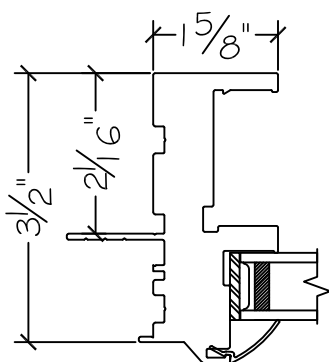

1550 Series Picture Window

Win-Dor's 1550 series comes standard with welded uPVC frame and has a depth of $3\frac{1}{2}$ ". Nail-fin comes in a standard vinyl 1" and $1\frac{3}{8}$ " setback.

1 Inch Nail-fin

$1\frac{3}{8}$ Inch Nail-fin

Retro Fin

OX Window with 1 Inch Nail-fin

Interior

Exterior