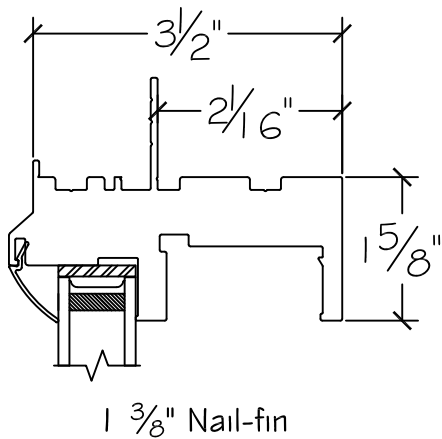

1550 Series - Picture Window

Win-Dor's 1550 series comes standard with welded uPVC frame and has a depth of $3\frac{1}{2}$ ". Nail-fin comes in a standard vinyl 1" and $1\frac{3}{8}$ " setback.

Exterior