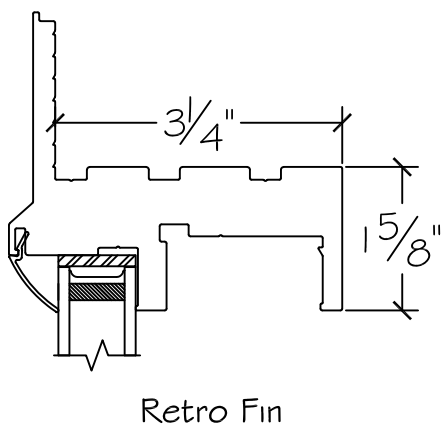

1550 Series - Picture Window

Win-Dor's 1550 series comes standard with welded uPVC frame and has a depth of $3\frac{1}{2}$ ". Nail-fin comes in a standard vinyl 1" and $1\frac{3}{8}$ " setback.

Exterior