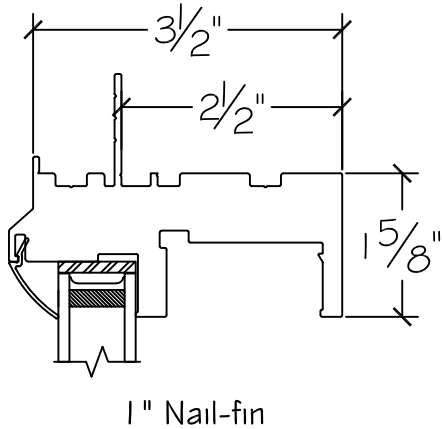

1550 Series - Picture Window

Win-Dor's 1550 series comes standard with welded uPVC frame and has a depth of $3\frac{1}{2}$ ". Nail-fin comes in a standard vinyl 1" and $1\frac{3}{8}$ " setback.

Exterior