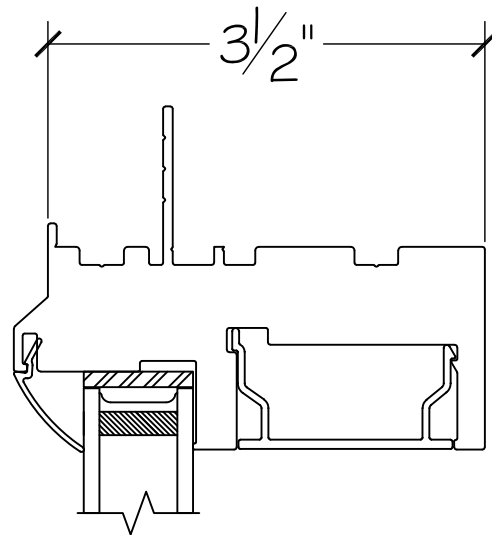

1550 Series - Picture Window

Win-Dor's 1550 series comes standard with welded uPVC frame and has a depth of $3\frac{1}{2}$ ". Nail-fin comes in a standard vinyl 1" and $1\frac{3}{8}$ " setback.

Exterior

Interior