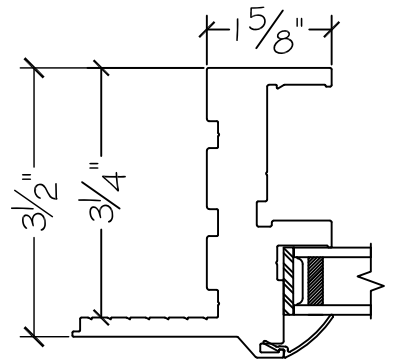

## 1550 Series Single Hung Window

Win-Dor's 1550 series comes standard with welded uPVC frame and has a depth of  $3\frac{1}{2}$ ". Nail-fin comes in a standard vinyl 1" and  $1\frac{3}{8}$ " setback.

**1 Inch Nail-fin**

**$1\frac{3}{8}$  Inch Nail-fin**

**Retro Fin**