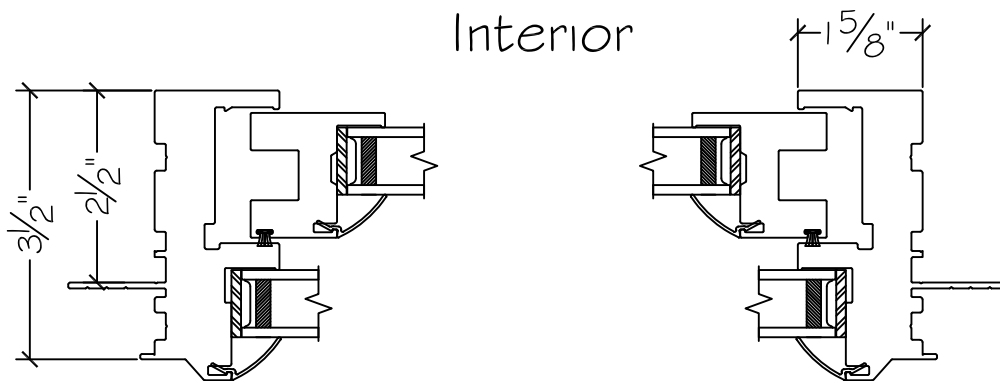

OX Window with 1 Inch Nail-fin