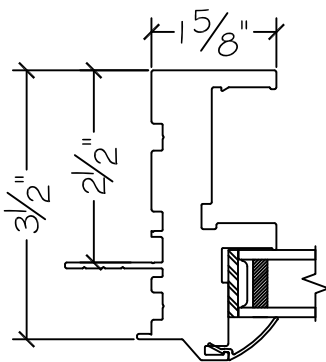

## 1550 Series Single Hung Window

Win-Dor's 1550 series comes standard with welded uPVC frame and has a depth of  $3\frac{1}{2}$ ". Nail-fin comes in a standard vinyl 1" and  $1\frac{3}{8}$ " setback.

**1 Inch Nail-fin**

**$1\frac{3}{8}$  Inch Nail-fin**

**Retro Fin**