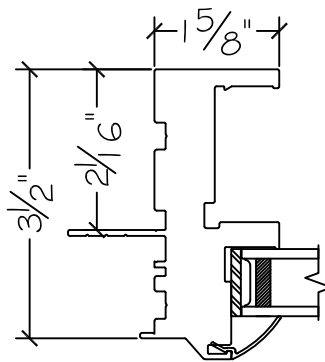

## 1550 Series Single Hung Window

Win-Dor's 1550 series comes standard with welded uPVC frame and has a depth of  $3\frac{1}{2}$ ". Nail-fin comes in a standard vinyl 1" and  $1\frac{3}{8}$ " setback.

**1 Inch Nail-fin**

**$1\frac{3}{8}$  Inch Nail-fin**

**Retro Fin**