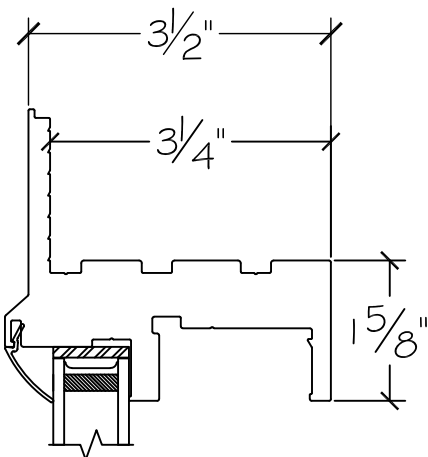

1550 Series - Single Hung Window

Win-Dor's 1550 series comes standard with welded uPVC frame and has a depth of $3\frac{1}{2}$ ". Nail-fin comes in a standard vinyl 1 " and $1\frac{3}{8}$ " setback.

1" Nail-fin

$1\frac{3}{8}$ " Nail-fin

Retro Fin

Exterior

Interior