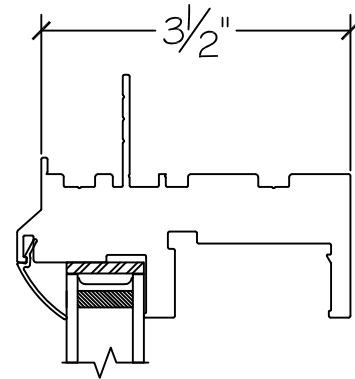

1550 Series - Single Hung Window

Win-Dor's 1550 series comes standard with welded uPVC frame and has a depth of $3\frac{1}{2}$ ". Nail-fin comes in a standard vinyl 1 " and $1\frac{3}{8}$ " setback.

1" Nail-fin

$1\frac{3}{8}$ " Nail-fin

Retro Fin

Exterior

Interior