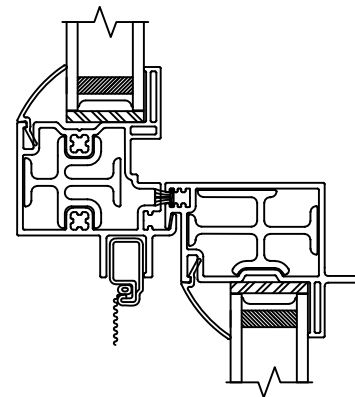

1550 Series - Single Hung Window

Win-Dor's 1550 series comes standard with welded uPVC frame and has a depth of $3\frac{1}{2}$ ". Nail-fin comes in a standard vinyl 1 " and $1\frac{3}{8}$ " setback.

1" Nail-fin

$1\frac{3}{8}$ " Nail-fin

Retro Fin

Exterior

Interior