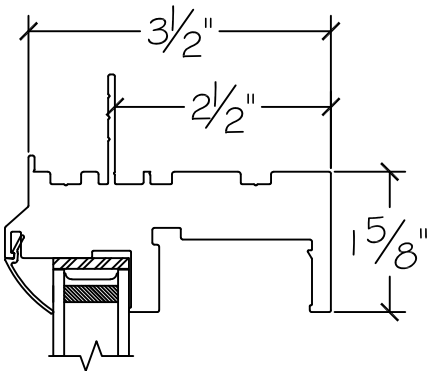

1550 Series - Single Hung Window

Win-Dor's 1550 series comes standard with welded uPVC frame and has a depth of $3\frac{1}{2}$ ". Nail-fin comes in a standard vinyl 1 " and $1\frac{3}{8}$ " setback.

1" Nail-fin