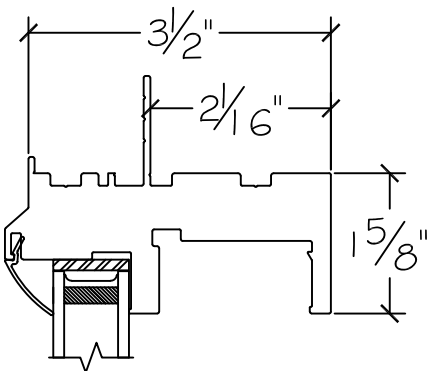

1550 Series - Single Hung Window

Win-Dor's 1550 series comes standard with welded uPVC frame and has a depth of $3\frac{1}{2}$ ". Nail-fin comes in a standard vinyl 1 " and $1\frac{3}{8}$ " setback.

1" Nail-fin

$1\frac{3}{8}$ " Nail-fin

Retro Fin

Exterior

Interior