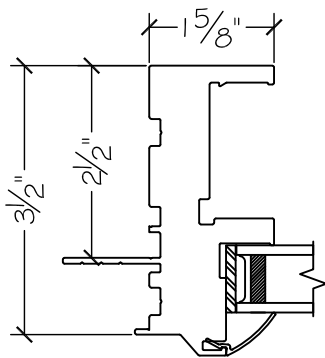

1550 Series Sliding Window

Win-Dor's 1550 series comes standard with welded uPVC frame and has a depth of $3\frac{1}{2}$ ". Nail-fin comes in a standard vinyl 1 " and $1\frac{3}{8}$ " setback.

1 Inch Nail-fin

$1\frac{3}{8}$ " Inch Nail-fin

Retro Fin

OX Window with 1 Inch Nail-fin

Interior

Exterior