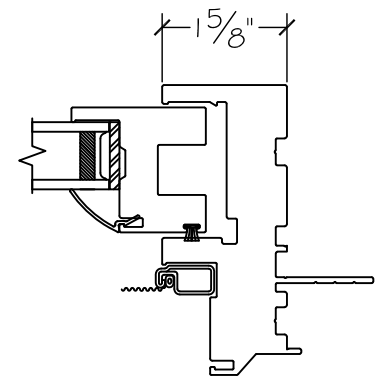

1550 Series Sliding Window

Win-Dor's 1550 series comes standard with welded uPVC frame and has a depth of $3\frac{1}{2}$ ". Nail-fin comes in a standard vinyl 1 " and $1\frac{3}{8}$ " setback.

1 Inch Nail-fin

$1\frac{3}{8}$ " Inch Nail-fin

Retro Fin

OX Window with 1 Inch Nail-fin

Interior

Exterior