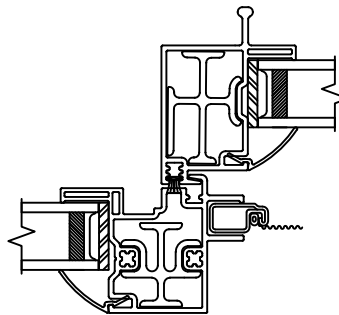

1550 Series Sliding Window

Win-Dor's 1550 series comes standard with welded uPVC frame and has a depth of $3\frac{1}{2}$ ". Nail-fin comes in a standard vinyl 1 " and $1\frac{3}{8}$ " setback.

1 Inch Nail-fin

$1\frac{3}{8}$ " Inch Nail-fin

Retro Fin

OX Window with 1 Inch Nail-fin

Interior

Exterior