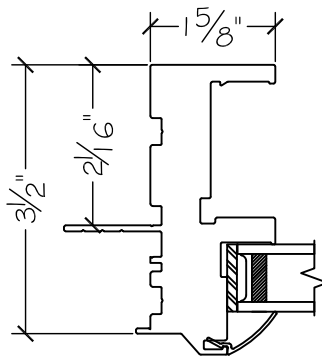

1550 Series Sliding Window

Win-Dor's 1550 series comes standard with welded uPVC frame and has a depth of $3\frac{1}{2}$ ". Nail-fin comes in a standard vinyl 1 " and $1\frac{3}{8}$ " setback.

1 Inch Nail-fin

$1\frac{3}{8}$ " Inch Nail-fin

Retro Fin

OX Window with 1 Inch Nail-fin

Interior

Exterior