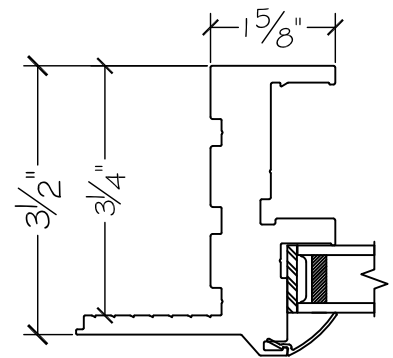

1550 Series Sliding Window

Win-Dor's 1550 series comes standard with welded uPVC frame and has a depth of $3\frac{1}{2}$ ". Nail-fin comes in a standard vinyl 1 " and $1\frac{3}{8}$ " setback.

1 Inch Nail-fin

$1\frac{3}{8}$ " Inch Nail-fin

Retro Fin

OX Window with 1 Inch Nail-fin

Interior

Exterior