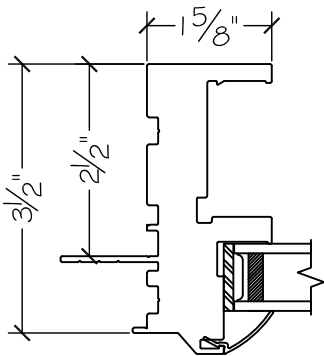

1550 Series Sliding Window

Win-Dor's 1550 series comes standard with welded uPVC frame and has a depth of $3\frac{1}{2}$ ". Nail-fin comes in a standard vinyl 1 " and $1\frac{3}{8}$ " setback.

1 Inch Nail-fin

$1\frac{3}{8}$ " Inch Nail-fin

Retro Fin

OX Window with 1 Inch Nail-fin

Interior

Exterior