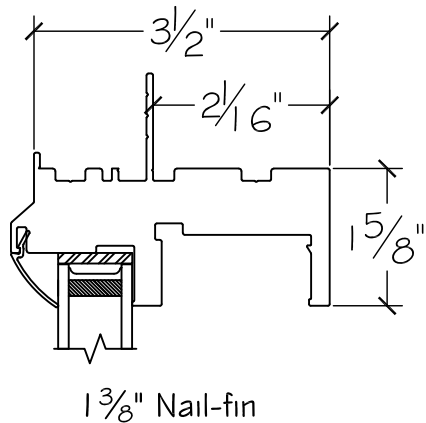

## 1550 Series Sliding Window

Win-Dor's 1550 series comes standard with welded uPVC frame and has a depth of  $3\frac{1}{2}$ ". Nail-fin comes in a standard vinyl 1" and  $1\frac{3}{8}$ " setback.

Exterior