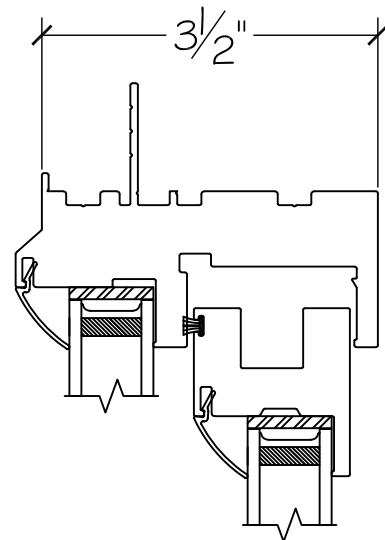

## 1550 Series Sliding Window

Win-Dor's 1550 series comes standard with welded uPVC frame and has a depth of  $3\frac{1}{2}$ ". Nail-fin comes in a standard vinyl 1" and  $1\frac{3}{8}$ " setback.

Exterior

Interior