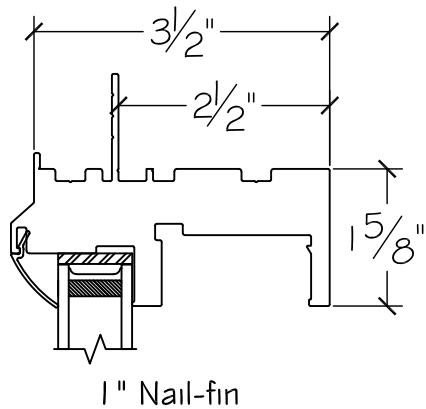

## 1550 Series Sliding Window

Win-Dor's 1550 series comes standard with welded uPVC frame and has a depth of  $3\frac{1}{2}$ ". Nail-fin comes in a standard vinyl 1" and  $1\frac{3}{8}$ " setback.

Exterior