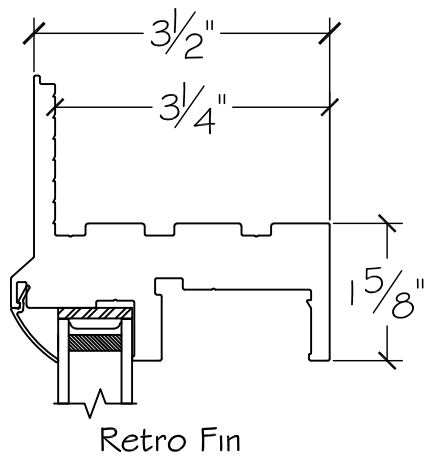

## 1550 Series Sliding Window

Win-Dor's 1550 series comes standard with welded uPVC frame and has a depth of  $3\frac{1}{2}$ ". Nail-fin comes in a standard vinyl 1" and  $1\frac{3}{8}$ " setback.

Exterior