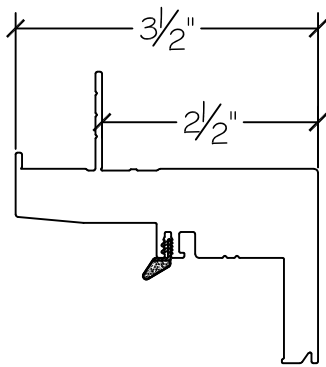

1750 Series Awning Window

Win-Dor's 1750 series comes standard with welded uPVC frame and has a depth of $3\frac{1}{2}$ ". Nail-fin comes in a standard vinyl 1 " and $1\frac{3}{8}$ " setback.

1 Inch Nail-fin