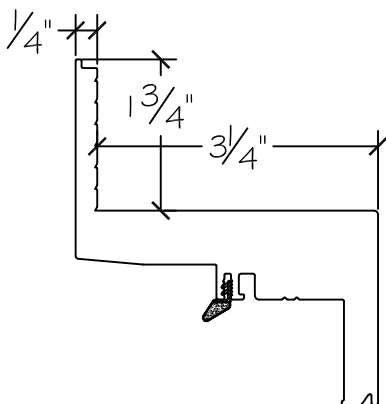

1750 Series Awning Window

Win-Dor's 1750 series comes standard with welded uPVC frame and has a depth of $3\frac{1}{2}$ ". Nail-fin comes in a standard vinyl 1 " and $1\frac{3}{8}$ " setback.

1 Inch Nail-fin

1 3/8" Inch Nail-fin

Stucco Fin