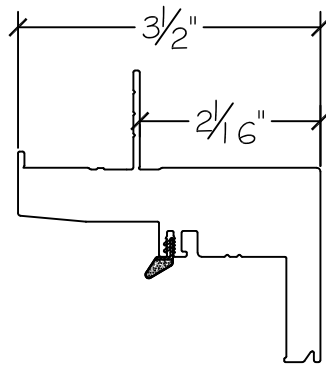

1750 Series Awning Window

Win-Dor's 1750 series comes standard with welded uPVC frame and has a depth of $3\frac{1}{2}$ ". Nail-fin comes in a standard vinyl 1 " and $1\frac{3}{8}$ " setback.

1 Inch Nail-fin

1 3/8" Inch Nail-fin

Stucco Fin