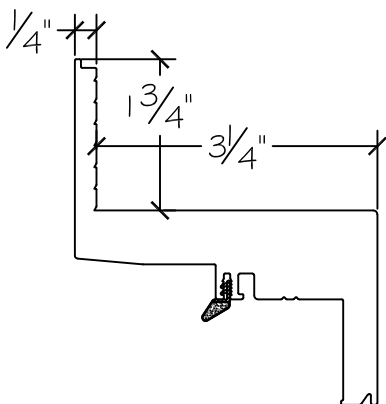

Vertical Section

1750 Series Casement Window

Win-Dor's 1750 series comes standard with welded uPVC frame and has a depth of $3\frac{1}{2}$ ". Nail-fin comes in a standard vinyl 1 " and $1\frac{3}{8}$ " setback.

1 Inch Nail-fin

1 3/8" Inch Nail-fin

Stucco Fin

Exterior

Interior