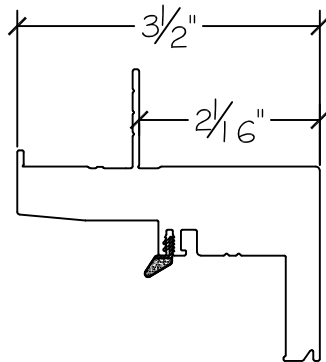

1 3/8" Inch Nail-fin