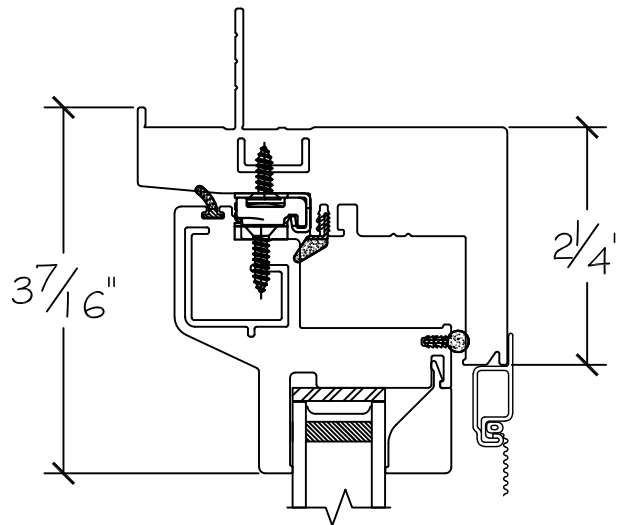

Vertical Section

1750 Series Casement Window

Win-Dor's 1750 series comes standard with welded uPVC frame and has a depth of $3\frac{1}{2}$ ". Nail-fin comes in a standard vinyl 1 " and $1\frac{3}{8}$ " setback.

1 Inch Nail-fin

1 3/8" Inch Nail-fin

Stucco Fin

Exterior

Interior