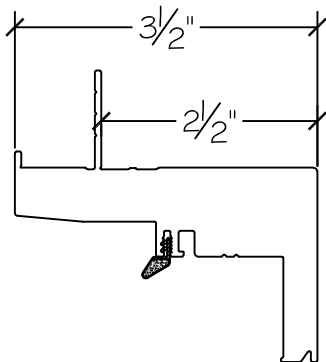

Vertical Section

1750 Series Casement Window

Win-Dor's 1750 series comes standard with welded uPVC frame and has a depth of $3\frac{1}{2}$ ". Nail-fin comes in a standard vinyl 1 " and $1\frac{3}{8}$ " setback.

1 Inch Nail-fin

1 3/8" Inch Nail-fin

Stucco Fin

Exterior

Interior