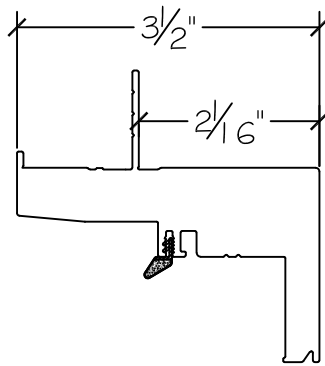

1750 Series PW Window

Win-Dor's 1750 series comes standard with welded uPVC frame and has a depth of $3\frac{1}{2}$ ". Nail-fin comes in a standard vinyl 1 " and $1\frac{3}{8}$ " setback.

1 Inch Nail-fin

1 3/8" Inch Nail-fin

Stucco Fin

Exterior

Interior