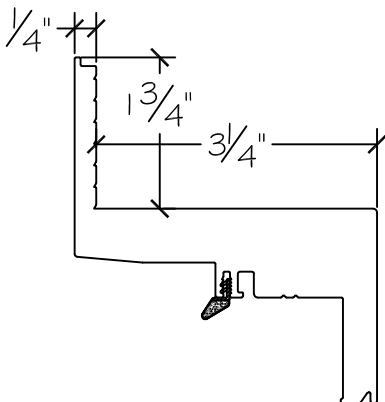

1750 Series PW Window

Win-Dor's 1750 series comes standard with welded uPVC frame and has a depth of $3\frac{1}{2}$ ". Nail-fin comes in a standard vinyl 1 " and $1\frac{3}{8}$ " setback.

1 Inch Nail-fin

1 3/8" Inch Nail-fin

Stucco Fin

Exterior

Interior