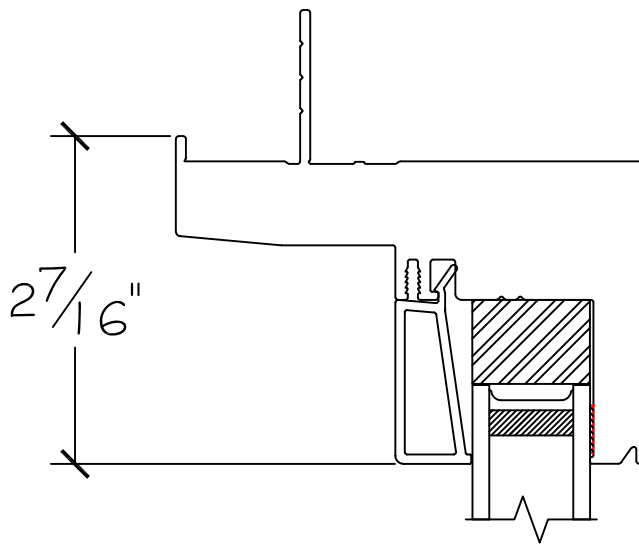

1750 Series PW Window

Win-Dor's 1750 series comes standard with welded uPVC frame and has a depth of $3\frac{1}{2}$ ". Nail-fin comes in a standard vinyl 1 " and $1\frac{3}{8}$ " setback.

1 Inch Nail-fin

1 3/8" Inch Nail-fin

Stucco Fin

Exterior

Interior