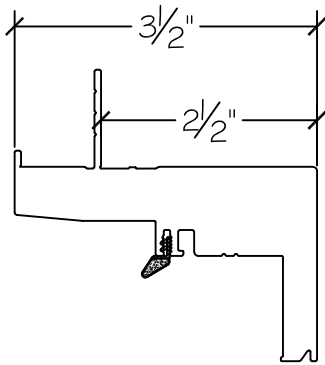

1750 Series PW Window

Win-Dor's 1750 series comes standard with welded uPVC frame and has a depth of $3\frac{1}{2}$ ". Nail-fin comes in a standard vinyl 1 " and $1\frac{3}{8}$ " setback.

1 Inch Nail-fin

1 3/8" Inch Nail-fin

Stucco Fin

Exterior

Interior