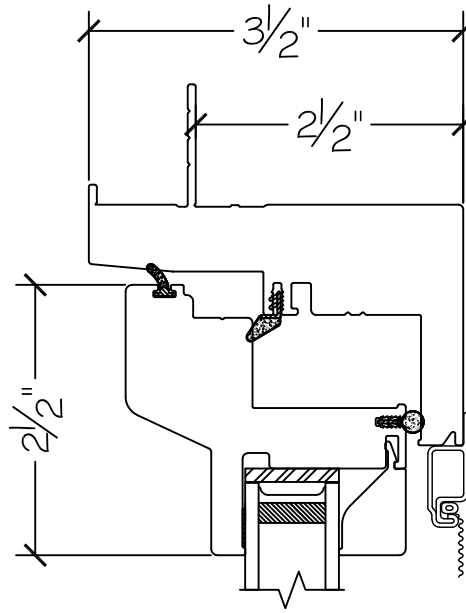

450 Delta Ave
 Brea, Ca 92821
 (714) 385-1202

Project:	File name: I 750 Section View - Awning - 1 inch Nail-fin	Date: 20190816
Notes:	Layout: Horizontal Section View	Drawn by: J Johnson

Exterior

Interior

WINDOR
www.windorsystems.com

450 Delta Ave
Brea, Ca 92821
(714) 385-1202

Project:

File name: 1750 Section View - Awning - 1 inch Nail-fin

Date: 20190816

Notes:

Layout: Vertical Section View

Drawn by: J Johnson