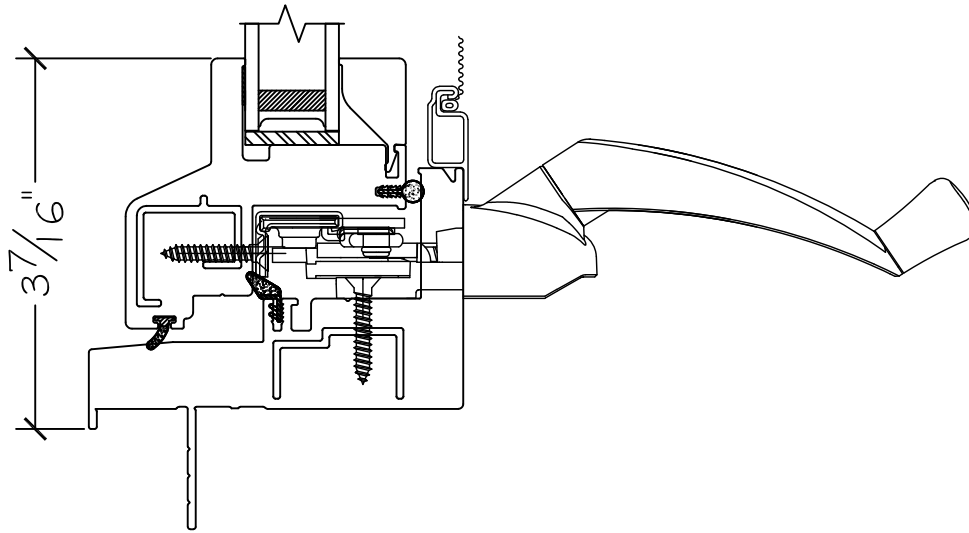

450 Delta Ave
 Brea, Ca 92821
 (714) 385-1202

Project:	File name: I 750 Section View - Awning - 1 inch Nail-fin	Date: 20190816
Notes:	Layout: Horizontal Section View	Drawn by: J Johnson

Exterior

Interior

WINDOR
www.windorsystems.com

450 Delta Ave
Brea, Ca 92821
(714) 385-1202

Project:

File name: 1750 Section View - Awning - 1 inch Nail-fin

Date: 20190816

Notes:

Layout: Vertical Section View

Drawn by: J Johnson