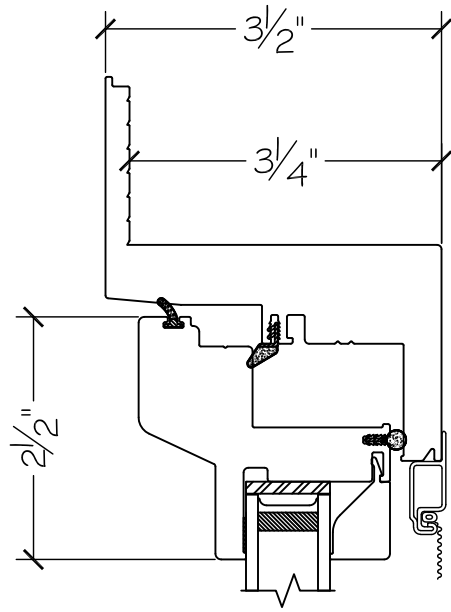

**WINDOR**  
www.windorsystems.com

450 Delta Ave  
Brea, Ca 92821  
(714) 385-1202

Project:

File name: I 750 Section View - Awning - Retro Fin

Date: 20220830

Notes:

Layout: Horizontal Section View

Drawn by: J Johnson

450 Delta Ave  
Brea, Ca 92821  
(714) 385-1202

Project:	File name: I 750 Section View - Awning - Retro Fin	Date: 20220830
Notes:	Layout: Vertical Section View	Drawn by: J Johnson