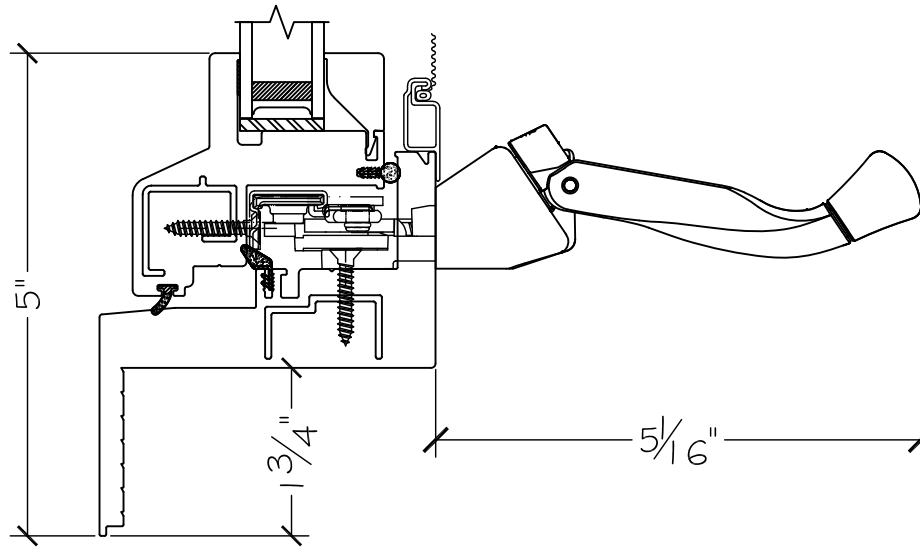

Exterior

Interior

Notice: This document contains information proprietary to and is protected by copyright of Win-Dor Inc. and shall not be copied, disclosed to others, or used for any purpose other than that for which it is given, without the written permission of Win-Dor Inc.

450 Delta Ave
Brea, Ca 92821
(714) 385-1202

Project:	File name: I 750 Section View - Awning - Retro Fin	Date: 20220830
Notes:	Layout: Vertical Section View	Drawn by: J Johnson