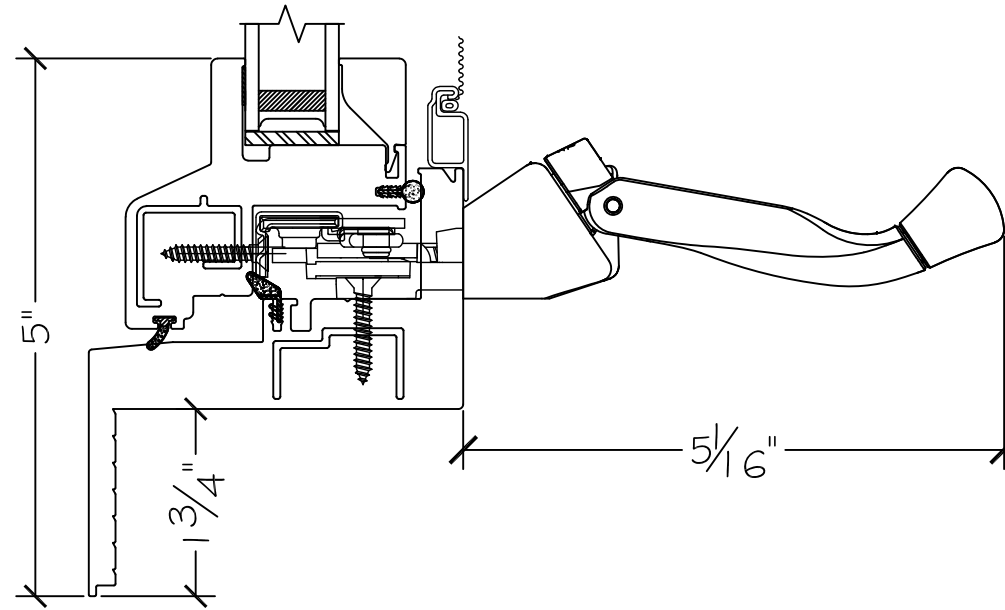

Interior

Notice: This document contains information proprietary to and is protected by copyright of Win-Dor Inc. and shall not be copied, disclosed to others, or used for any purpose other than that for which it is given, without the written permission of Win-Dor Inc.

450 Delta Ave
Brea, Ca 92821
(714) 385-1202

Project:	File name: 1750 Section View - Awning - Stucco Fin	Date: 20190820
Notes:	Layout: Vertical Section View	Drawn by: J Johnson