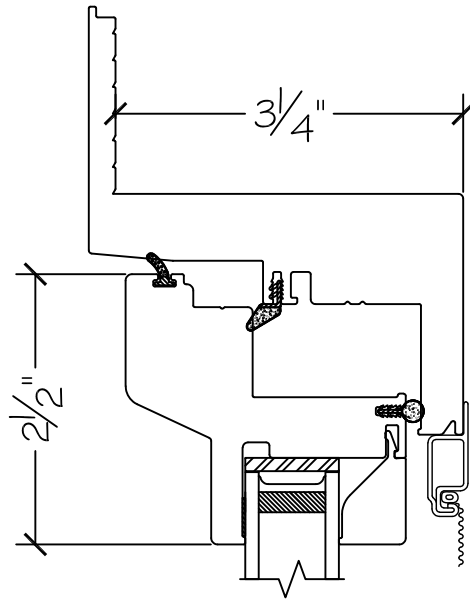

WINDOR
www.windorsystems.com

450 Delta Ave
Brea, Ca 92821
(714) 385-1202

Project:

File name: I 750 Section View - Awning - Stucco Fin

Date: 20190820

Notes:

Layout: Horizontal Section View

Drawn by: J Johnson

450 Delta Ave
Brea, Ca 92821
(714) 385-1202

Project:	File name: 1750 Section View - Awning - Stucco Fin	Date: 20190820
Notes:	Layout: Vertical Section View	Drawn by: J Johnson