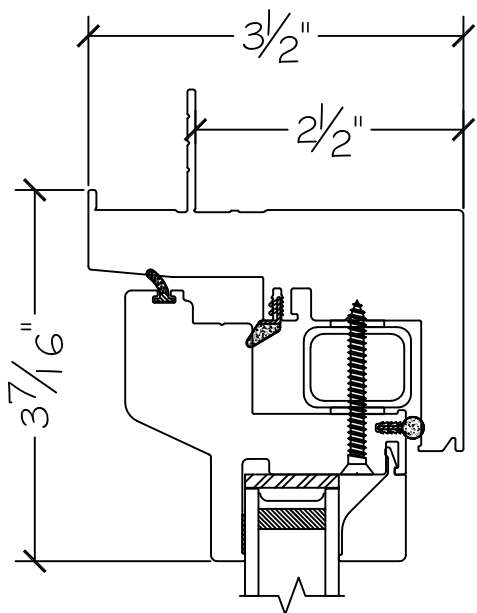

Project:	File name: I 750 Section View - FC - 1 inch Nail-fin	Date: 20200423
Notes:	Layout: Horizontal Section View	Drawn by: J Johnson

Exterior

Interior

Notice: This document contains information proprietary to and is protected by copyright of Win-Dor Inc. and shall not be copied, disclosed to others, or used for any purpose other than that for which it is given, without the written permission of Win-Dor Inc.

450 Delta Ave
 Brea, Ca 92821
 (714) 385-1202

Project:	File name: I 750 Section View - FC - 1 inch Nail-fin	Date: 20200423
Notes:	Layout: Vertical Section View	Drawn by: J Johnson