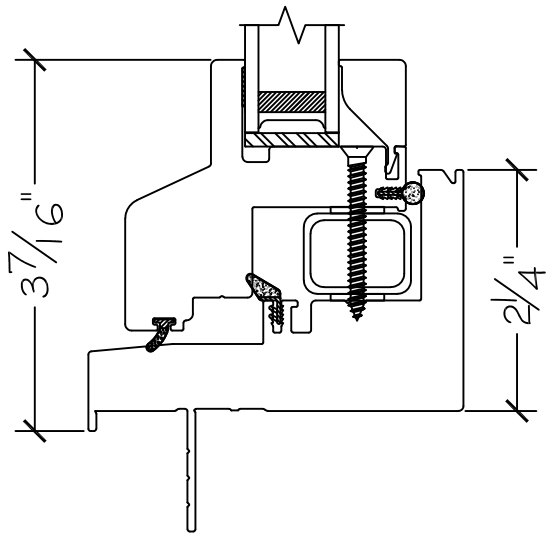

Project:	File name: I 750 Section View - FC - 1 inch Nail-fin	Date: 20200423
Notes:	Layout: Horizontal Section View	Drawn by: J Johnson

Exterior

Interior

Notice: This document contains information proprietary to and is protected by copyright of Win-Dor Inc. and shall not be copied, disclosed to others, or used for any purpose other than that for which it is given, without the written permission of Win-Dor Inc.

450 Delta Ave
 Brea, Ca 92821
 (714) 385-1202

Project:	File name: I 750 Section View - FC - 1 inch Nail-fin	Date: 20200423
Notes:	Layout: Vertical Section View	Drawn by: J Johnson