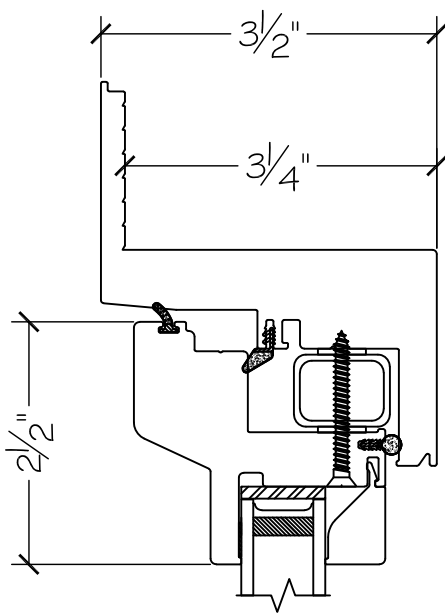

Project:	File name: I 750 Section View - FC - Retro Fin	Date: 20220831
Notes:	Layout: Horizontal Section View	Drawn by: J Johnson

Exterior

Interior

Notice: This document contains information proprietary to and is protected by copyright of Win-Dor Inc. and shall not be copied, disclosed to others, or used for any purpose other than that for which it is given, without the written permission of Win-Dor Inc.

450 Delta Ave  
Brea, Ca 92821  
(714) 385-1202

Project:

File name: I 750 Section View - FC - Retro Fin

Date: 20220831

Notes:

Layout: Vertical Section View

Drawn by: J Johnson