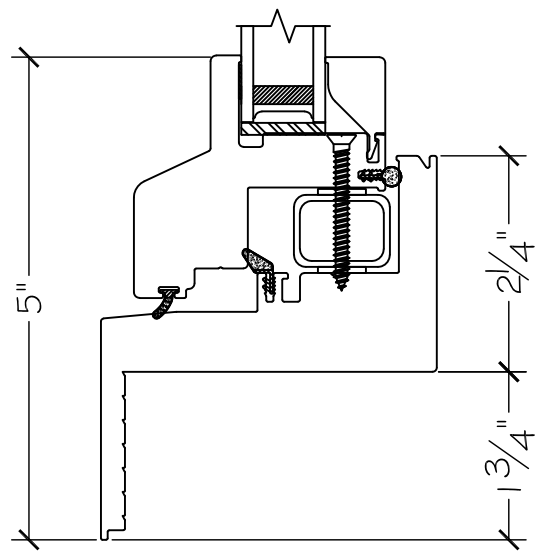

Project:	File name: I 750 Section View - FC - Retro Fin	Date: 20220831
Notes:	Layout: Horizontal Section View	Drawn by: J Johnson

Exterior

Interior

Notice: This document contains information proprietary to and is protected by copyright of Win-Dor Inc. and shall not be copied, disclosed to others, or used for any purpose other than that for which it is given, without the written permission of Win-Dor Inc.

450 Delta Ave  
Brea, Ca 92821  
(714) 385-1202

Project:

File name: I 750 Section View - FC - Retro Fin

Date: 20220831

Notes:

Layout: Vertical Section View

Drawn by: J Johnson