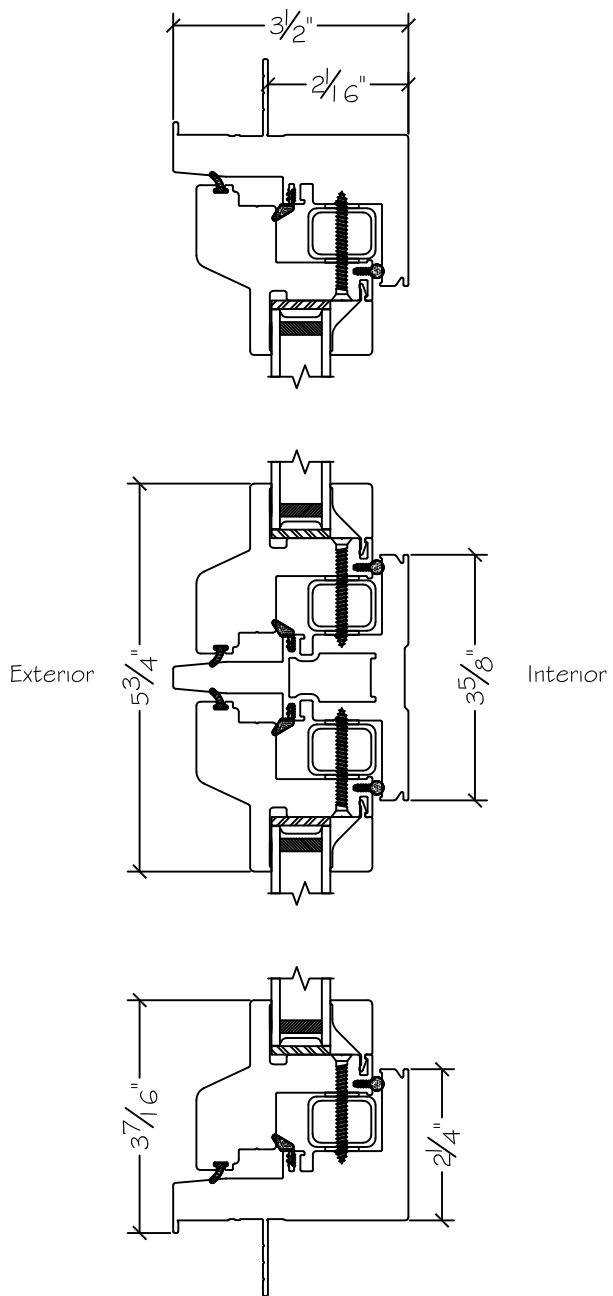

Notice: This document contains information proprietary to and is protected by copyright of Win-Dor Inc. and shall not be copied, disclosed to others, or used for any purpose other than that for which it is given, without the written permission of Win-Dor Inc.

450 Delta Ave
Brea, Ca 92821
(714) 385-1202

Project:

File name: I 750 Section View - FC over FC - 1.375 inch Nail-fin

Date: 20190816

Notes:

Layout: Vertical Section View

Drawn by: J Johnson