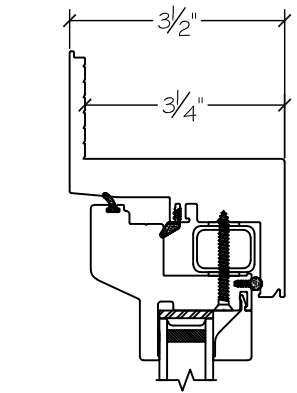

Project:	File name: 1750 Section View - FC over FC - Retro Fin	Date: 20220831
Notes:	Layout: Horizontal Section View	Drawn by: J Johnson

Exterior

Interior

Notice: This document contains information proprietary to and is protected by copyright of Win-Dor Inc. and shall not be copied, disclosed to others, or used for any purpose other than that for which it is given, without the written permission of Win-Dor Inc.

450 Delta Ave
Brea, Ca 92821
(714) 385-1202

Project:

File name: I 750 Section View - FC over FC - Retro Fin

Date: 20220831

Notes:

Layout: Vertical Section View

Drawn by: J Johnson