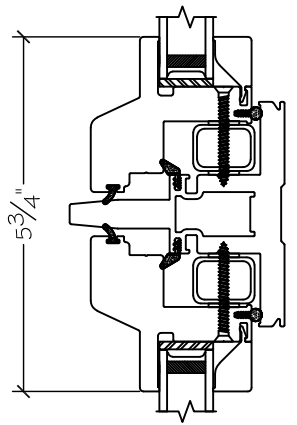

Project:	File name: 1750 Section View - FC over FC - Retro Fin	Date: 20220831
Notes:	Layout: Horizontal Section View	Drawn by: J Johnson

Exterior

Interior

Notice: This document contains information proprietary to and is protected by copyright of Win-Dor Inc. and shall not be copied, disclosed to others, or used for any purpose other than that for which it is given, without the written permission of Win-Dor Inc.

450 Delta Ave
Brea, Ca 92821
(714) 385-1202

Project:

File name: I 750 Section View - FC over FC - Retro Fin

Date: 20220831

Notes:

Layout: Vertical Section View

Drawn by: J Johnson