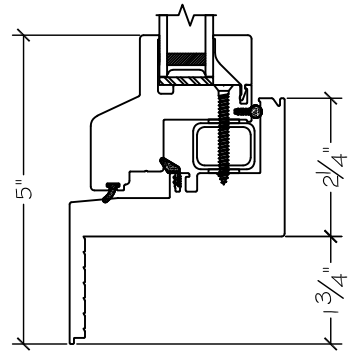

Project:	File name: 1750 Section View - FC over FC - Retro Fin	Date: 20220831
Notes:	Layout: Horizontal Section View	Drawn by: J Johnson

Exterior

Interior

Notice: This document contains information proprietary to and is protected by copyright of Win-Dor Inc. and shall not be copied, disclosed to others, or used for any purpose other than that for which it is given, without the written permission of Win-Dor Inc.

450 Delta Ave
Brea, Ca 92821
(714) 385-1202

Project:

File name: I 750 Section View - FC over FC - Retro Fin

Date: 20220831

Notes:

Layout: Vertical Section View

Drawn by: J Johnson