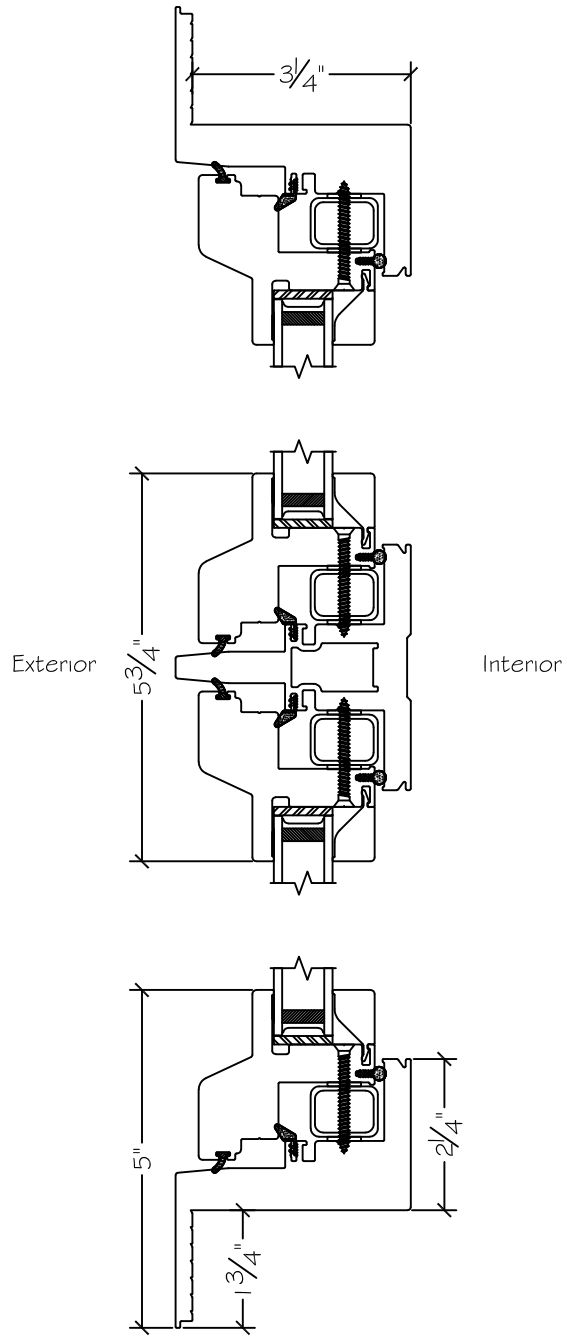

450 Delta Ave
 Brea, Ca 92821
 (714) 385-1202

Project:	File name: 1750 Section View - FC over FC - Stucco Fin	Date: 20190816
Notes:	Layout: Horizontal Section View	Drawn by: J Johnson

Notice: This document contains information proprietary to and is protected by copyright of Win-Dor Inc. and shall not be copied, disclosed to others, or used for any purpose other than that for which it is given, without the written permission of Win-Dor Inc.

450 Delta Ave
 Brea, Ca 92821
 (714) 385-1202

Project:	File name: I 750 Section View - FC over FC - Stucco Fin	Date: 20190816
Notes:	Layout: Vertical Section View	Drawn by: J Johnson