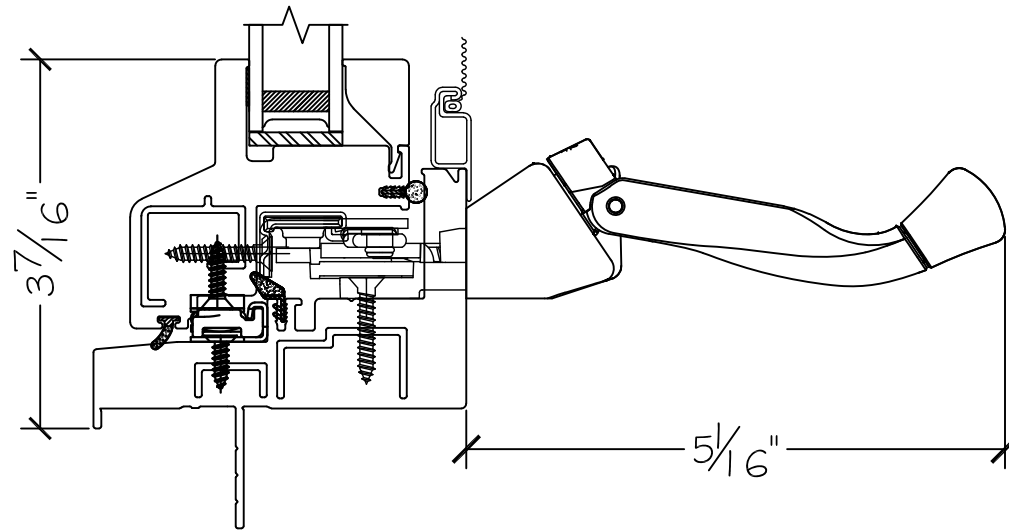

Exterior

Interior

Notice: This document contains information proprietary to and is protected by copyright of Win-Dor Inc. and shall not be copied, disclosed to others, or used for any purpose other than that for which it is given, without the written permission of Win-Dor Inc.

450 Delta Ave
Brea, Ca 92821
(714) 385-1202

Project:	File name: 1750 Section View - LHC - 1.375 inch Nail-fin	Date: 20190816
Notes:	Layout: Vertical Section View	Drawn by: J Johnson