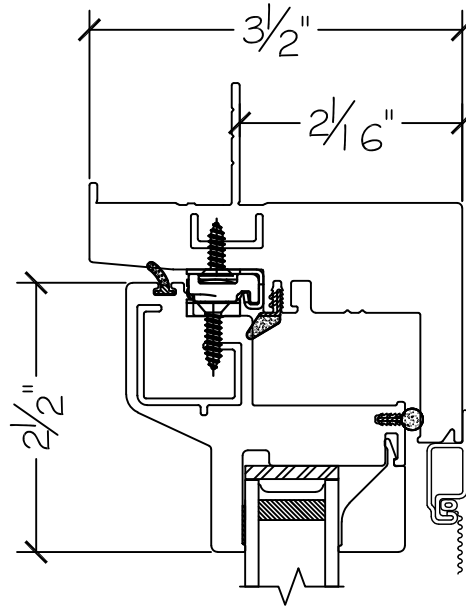

WINDOR
www.windorsystems.com

450 Delta Ave
Brea, Ca 92821
(714) 385-1202

Project:

File name: 1750 Section View - LHC - 1.375 inch Nail-fin

Date: 20190816

Notes:

Layout: Horizontal Section View

Drawn by: J Johnson

450 Delta Ave
Brea, Ca 92821
(714) 385-1202

Project:	File name: 1750 Section View - LHC - 1.375 inch Nail-fin	Date: 20190816
Notes:	Layout: Vertical Section View	Drawn by: J Johnson