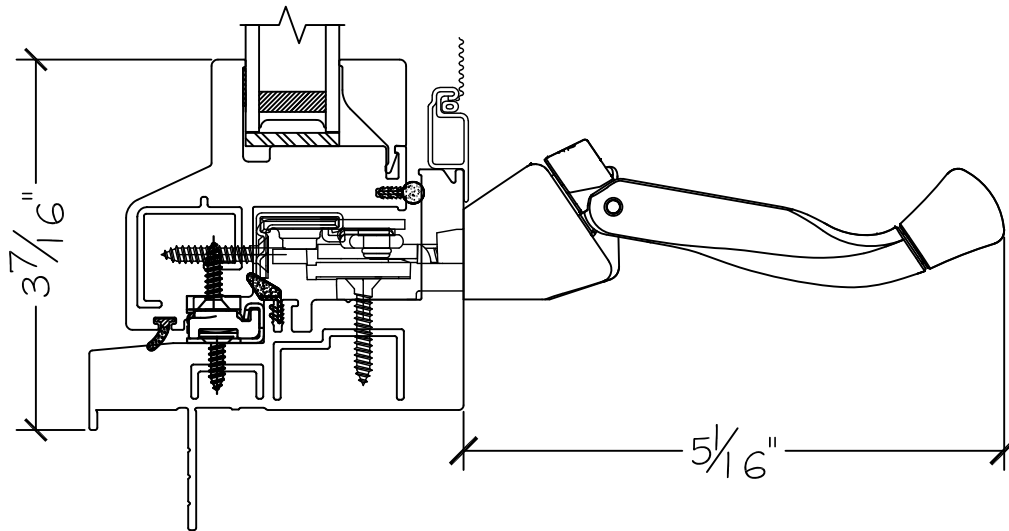

450 Delta Ave
 Brea, Ca 92821
 (714) 385-1202

Project:	File name: I 750 Section View - LHC FC RHC - 1 inch Nail-fin	Date: 20200602
Notes:	Layout: Horizontal Section View	Drawn by: J Johnson

Exterior

Interior

450 Delta Ave
Brea, Ca 92821
(714) 385-1202

Project:

File name: 1750 Section View - LHC FC RHC - 1 inch Nail-fin

Date: 20200501

Notes:

Layout: Vertical Section View

Drawn by: J Johnson