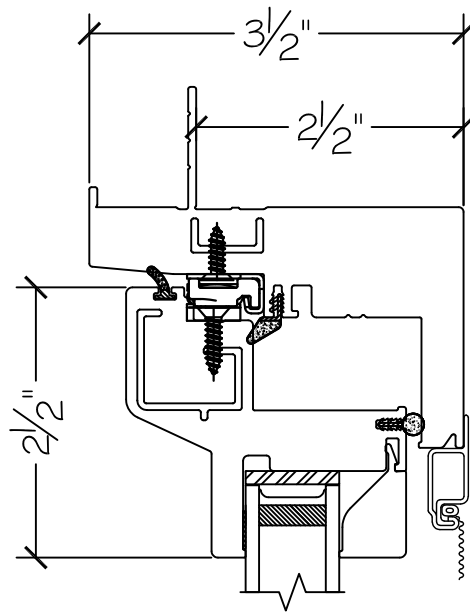

450 Delta Ave
 Brea, Ca 92821
 (714) 385-1202

Project:	File name: I 750 Section View - LHC FC RHC - 1 inch Nail-fin	Date: 20200602
Notes:	Layout: Horizontal Section View	Drawn by: J Johnson

Exterior

Interior

450 Delta Ave
Brea, Ca 92821
(714) 385-1202

Project:

File name: 1750 Section View - LHC FC RHC - 1 inch Nail-fin

Date: 20200501

Notes:

Layout: Vertical Section View

Drawn by: J Johnson