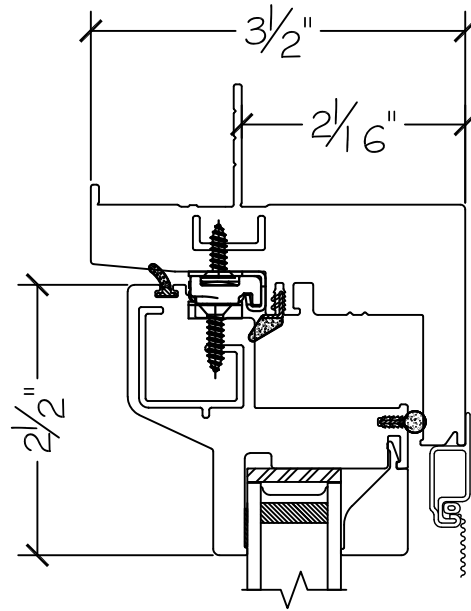

Project:	File name: 1750 Section View - LHC FC RHC - 1.375 inch Nail-fin	Date: 20190816
Notes:	Layout: Horizontal Section View	Drawn by: J Johnson

Exterior

Interior

Notice: This document contains information proprietary to and is protected by copyright of Win-Dor Inc. and shall not be copied, disclosed to others, or used for any purpose other than that for which it is given, without the written permission of Win-Dor Inc.

450 Delta Ave
Brea, Ca 92821
(714) 385-1202

Project:	File name: 1750 Section View - LHC FC RHC - 1.375 inch Nail-fin	Date: 20190816
Notes:	Layout: Vertical Section View	Drawn by: J Johnson