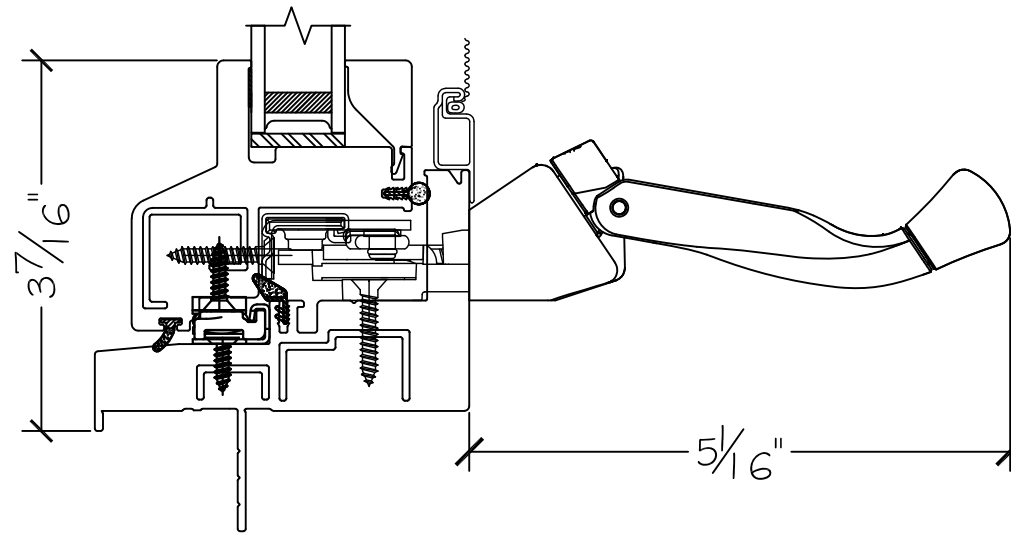

Project:	File name: 1750 Section View - LHC FC RHC - 1.375 inch Nail-fin	Date: 20190816
Notes:	Layout: Horizontal Section View	Drawn by: J Johnson

Exterior

Interior

Notice: This document contains information proprietary to and is protected by copyright of Win-Dor Inc. and shall not be copied, disclosed to others, or used for any purpose other than that for which it is given, without the written permission of Win-Dor Inc.

450 Delta Ave
Brea, Ca 92821
(714) 385-1202

Project:	File name: 1750 Section View - LHC FC RHC - 1.375 inch Nail-fin	Date: 20190816
Notes:	Layout: Vertical Section View	Drawn by: J Johnson