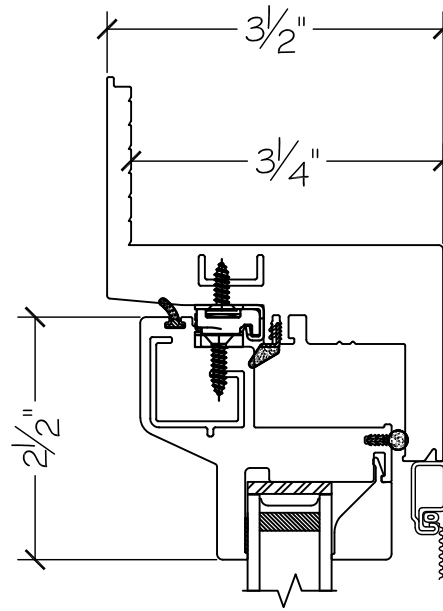

Project:

File name: 1750 Section View - LHC FC RHC - Retro Fin

Date: 20220831

Notes:

Layout: Horizontal Section View

Drawn by: J Johnson

Exterior

Interior

450 Delta Ave
Brea, Ca 92821
(714) 385-1202

Project:

File name: I 750 Section View - LHC FC RHC - Retro Fin

Date: 20220831

Notes:

Layout: Vertical Section View

Drawn by: J Johnson