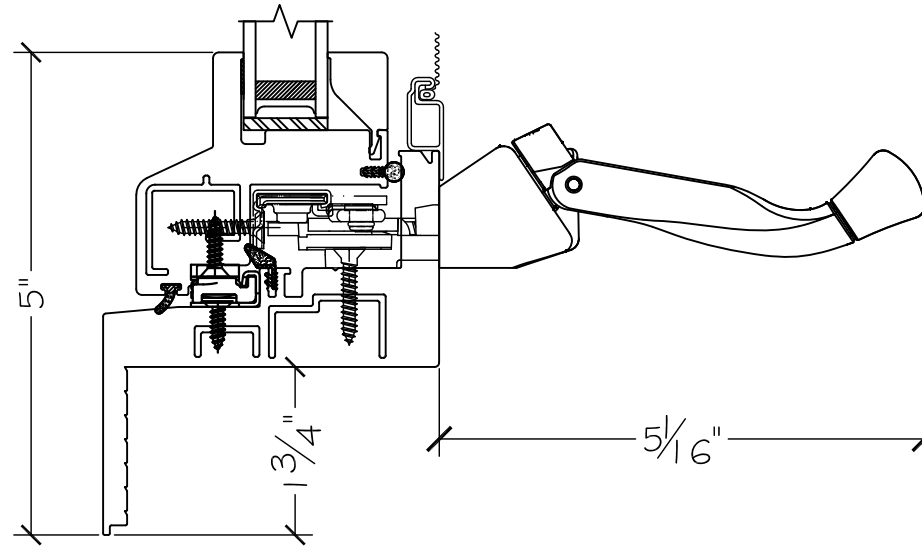

Project:

File name: 1750 Section View - LHC FC RHC - Retro Fin

Date: 20220831

Notes:

Layout: Horizontal Section View

Drawn by: J Johnson

Exterior

Interior

450 Delta Ave
Brea, Ca 92821
(714) 385-1202

Project:

File name: I 750 Section View - LHC FC RHC - Retro Fin

Date: 20220831

Notes:

Layout: Vertical Section View

Drawn by: J Johnson