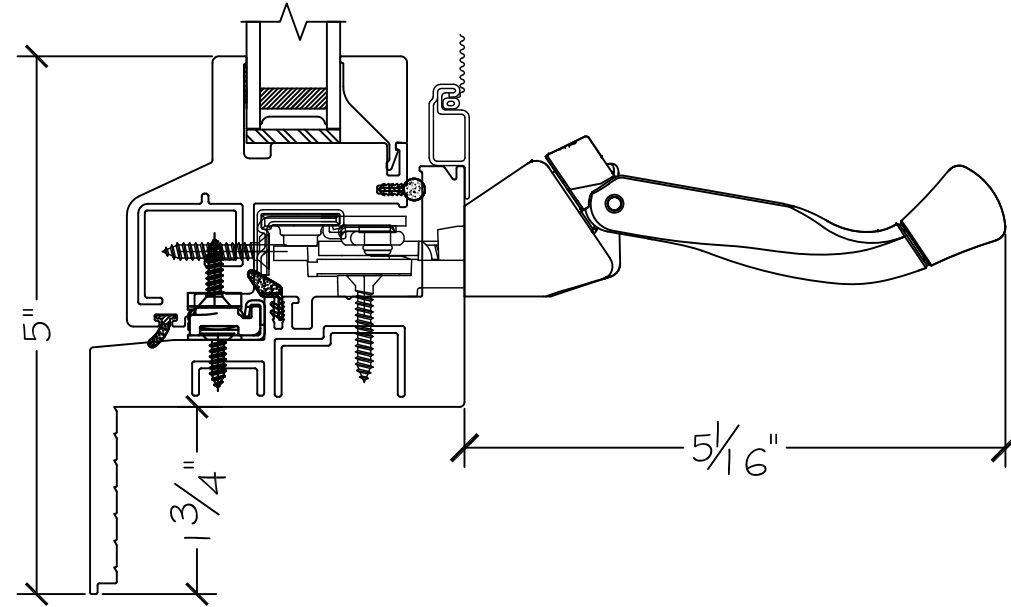

450 Delta Ave
 Brea, Ca 92821
 (714) 385-1202

Project:	File name: 1750 Section View - LHC FC RHC - Stucco Fin	Date: 20190820
Notes:	Layout: Horizontal Section View	Drawn by: J Johnson

Exterior

Interior

Notice: This document contains information proprietary to and is protected by copyright of Win-Dor Inc. and shall not be copied, disclosed to others, or used for any purpose other than that for which it is given, without the written permission of Win-Dor Inc.

450 Delta Ave
Brea, Ca 92821
(714) 385-1202

Project:

File name: I 750 Section View - LHC FC RHC - Stucco Fin

Date: 20190820

Notes:

Layout: Vertical Section View

Drawn by: J Johnson