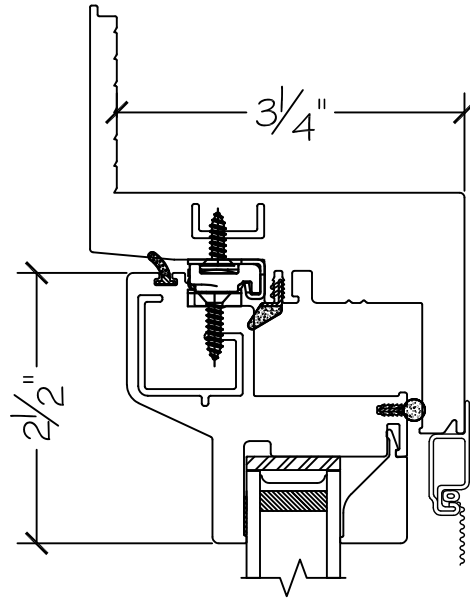

450 Delta Ave
 Brea, Ca 92821
 (714) 385-1202

Project:	File name: 1750 Section View - LHC FC RHC - Stucco Fin	Date: 20190820
Notes:	Layout: Horizontal Section View	Drawn by: J Johnson

Exterior

Interior

Notice: This document contains information proprietary to and is protected by copyright of Win-Dor Inc. and shall not be copied, disclosed to others, or used for any purpose other than that for which it is given, without the written permission of Win-Dor Inc.

450 Delta Ave
Brea, Ca 92821
(714) 385-1202

Project:

File name: I 750 Section View - LHC FC RHC - Stucco Fin

Date: 20190820

Notes:

Layout: Vertical Section View

Drawn by: J Johnson