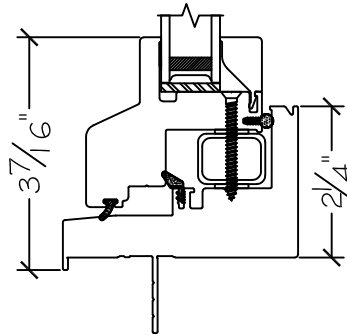

Project:	File name: I 750 Section View - LHC FC RHC over FC - 1.375 inch Nail-fin	Date: 20190820
Notes:	Layout: Horizontal Section View	Drawn by: J Johnson

Notice: This document contains information proprietary to and is protected by copyright of Win-Dor Inc. and shall not be copied, disclosed to others, or used for any purpose other than that for which it is given, without the written permission of Win-Dor Inc.

450 Delta Ave
Brea, Ca 92821
(714) 385-1202

Project:	File name: I 750 Section View - LHC FC RHC over FC - 1.375 inch Nail-fin	Date: 20190820
Notes:	Layout: Vertical Section View	Drawn by: J Johnson