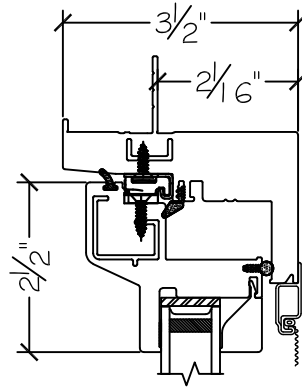

Project:	File name: I 750 Section View - LHC FC RHC over FC - 1.375 inch Nail-fin	Date: 20190820
Notes:	Layout: Horizontal Section View	Drawn by: J Johnson

Notice: This document contains information proprietary to and is protected by copyright of Win-Dor Inc. and shall not be copied, disclosed to others, or used for any purpose other than that for which it is given, without the written permission of Win-Dor Inc.

450 Delta Ave
Brea, Ca 92821
(714) 385-1202

Project:	File name: I 750 Section View - LHC FC RHC over FC - 1.375 inch Nail-fin	Date: 20190820
Notes:	Layout: Vertical Section View	Drawn by: J Johnson