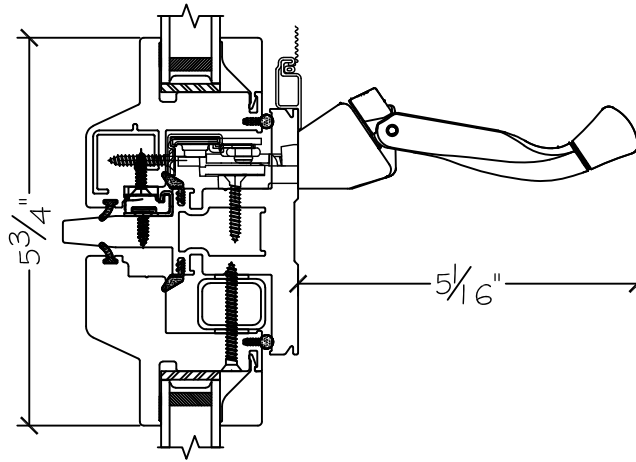

Project:	File name: I 750 Section View - LHC FC RHC over FC - 1.375 inch Nail-fin	Date: 20190820
Notes:	Layout: Horizontal Section View	Drawn by: J Johnson

Notice: This document contains information proprietary to and is protected by copyright of Win-Dor Inc. and shall not be copied, disclosed to others, or used for any purpose other than that for which it is given, without the written permission of Win-Dor Inc.

450 Delta Ave
Brea, Ca 92821
(714) 385-1202

Project:	File name: I 750 Section View - LHC FC RHC over FC - 1.375 inch Nail-fin	Date: 20190820
Notes:	Layout: Vertical Section View	Drawn by: J Johnson