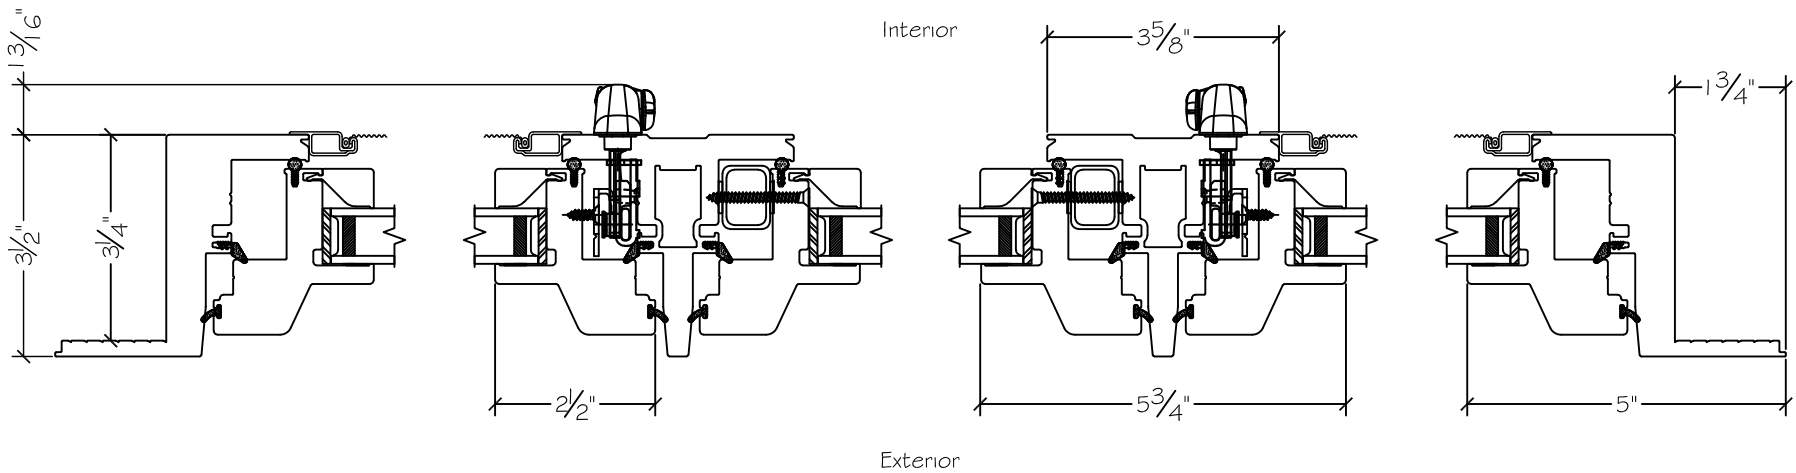

WINDOR
www.windorsystems.com

450 Delta Ave
Brea, Ca 92821
(714) 385-1202

Project:

File name: 1750 Section View - LHC FC RHC over FC - Retro Fin

Date: 20220831

Notes:

Layout: Vertical Section View

Drawn by: J Johnson

WINDOR
www.windorsystems.com

450 Delta Ave
Brea, Ca 92821
(714) 385-1202

Project:

File name: 1750 Section View - LHC FC RHC over FC - Retro Fin

Date: 20220831

Notes:

Layout: Horizontal Section View

Drawn by: J Johnson