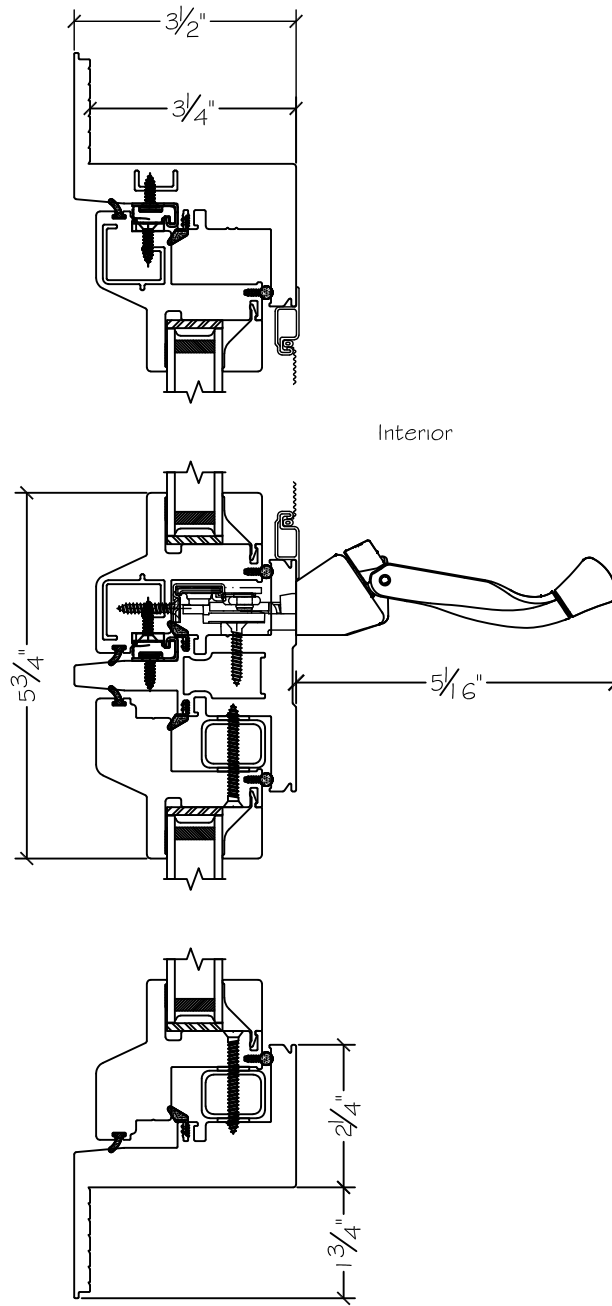

Exterior

Interior

Notice: This document contains information proprietary to and is protected by copyright of Win-Dor Inc. and shall not be copied, disclosed to others, or used for any purpose other than that for which it is given, without the written permission of Win-Dor Inc.

WINDOR
www.windorsystems.com

450 Delta Ave
Brea, Ca 92821
(714) 385-1202

Project:

File name: 1750 Section View - LHC FC RHC over FC - Retro Fin

Date: 20220831

Notes:

Layout: Vertical Section View

Drawn by: J Johnson