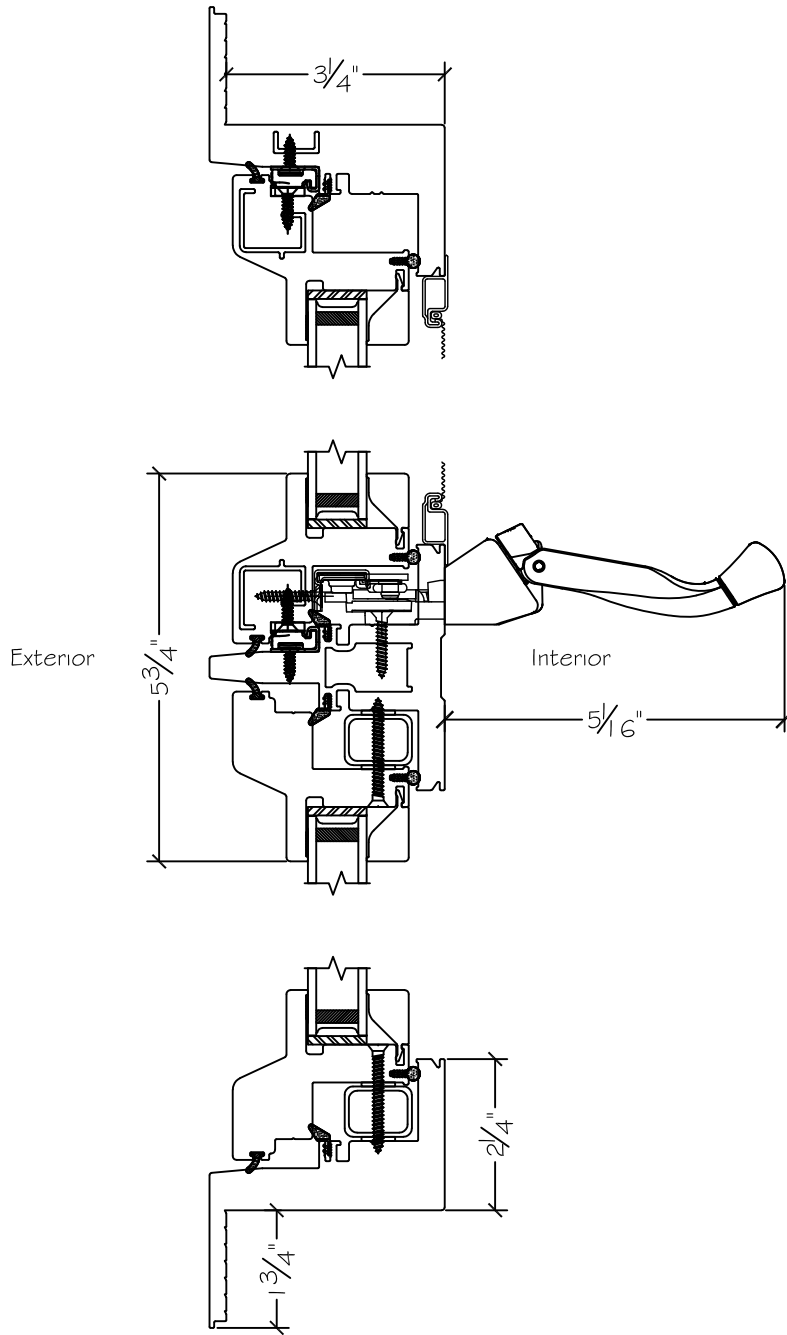

Project:	File name: I 750 Section View - LHC FC RHC over FC - Stucco Fin	Date: 20190821
Notes:	Layout: Horizontal Section View	Drawn by: J Johnson

Notice: This document contains information proprietary to and is protected by copyright of Win-Dor Inc. and shall not be copied, disclosed to others, or used for any purpose other than that for which it is given, without the written permission of Win-Dor Inc.

450 Delta Ave
 Brea, Ca 92821
 (714) 385-1202

Project:	File name: I 750 Section View - LHC FC RHC over FC - Stucco Fin	Date: 20190821
Notes:	Layout: Vertical Section View	Drawn by: J Johnson