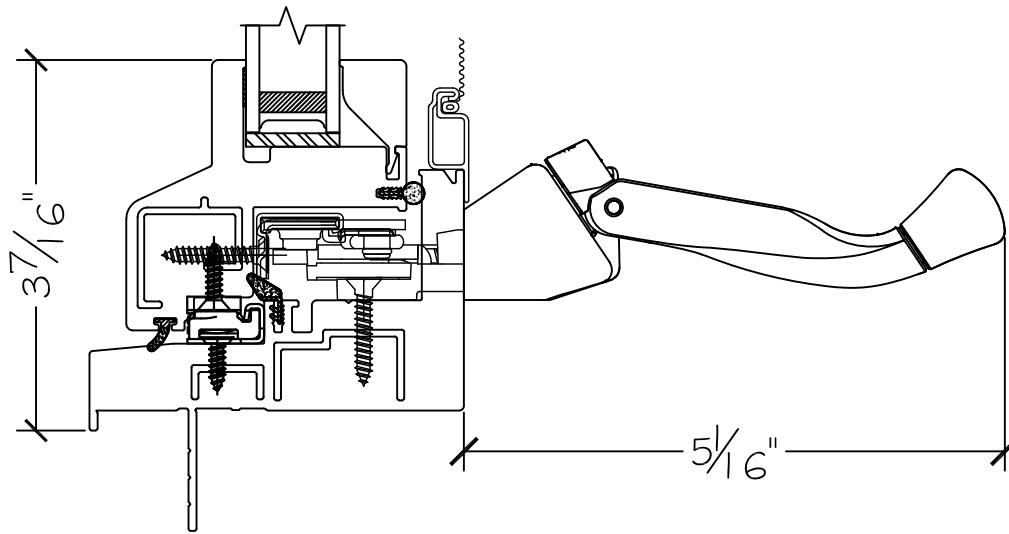

Project:	File name: 1750 Section View - LHC LHC - 1 inch Nail-fin	Date: 20190816
Notes:	Layout: Horizontal Section View	Drawn by: J Johnson

Exterior

Interior

Notice: This document contains information proprietary to and is protected by copyright of Win-Dor Inc. and shall not be copied, disclosed to others, or used for any purpose other than that for which it is given, without the written permission of Win-Dor Inc.

450 Delta Ave
Brea, Ca 92821
(714) 385-1202

Project:	File name: 1750 Section View - LHC LHC - 1 inch Nail-fin	Date: 20190816
Notes:	Layout: Vertical Section View	Drawn by: J Johnson