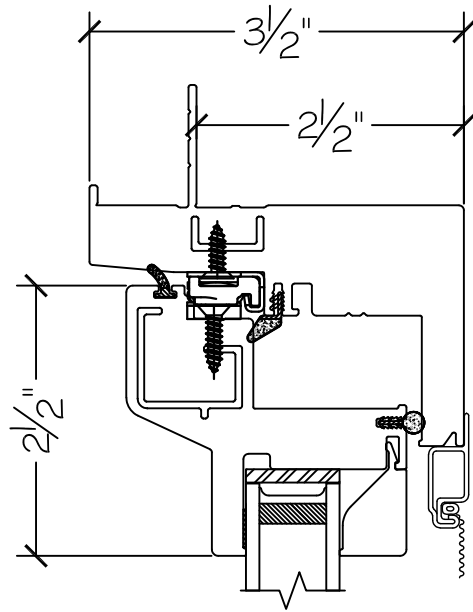

Project:	File name: 1750 Section View - LHC LHC - 1 inch Nail-fin	Date: 20190816
Notes:	Layout: Horizontal Section View	Drawn by: J Johnson

Exterior

Interior

Notice: This document contains information proprietary to and is protected by copyright of Win-Dor Inc. and shall not be copied, disclosed to others, or used for any purpose other than that for which it is given, without the written permission of Win-Dor Inc.

450 Delta Ave
Brea, Ca 92821
(714) 385-1202

Project:	File name: 1750 Section View - LHC LHC - 1 inch Nail-fin	Date: 20190816
Notes:	Layout: Vertical Section View	Drawn by: J Johnson