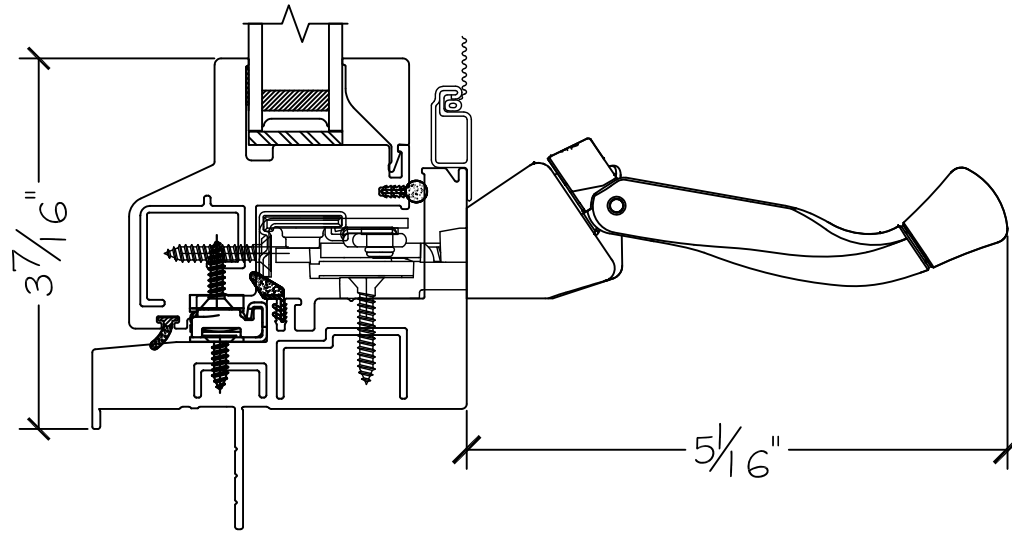

Exterior

Interior

Notice: This document contains information proprietary to and is protected by copyright of Win-Dor Inc. and shall not be copied, disclosed to others, or used for any purpose other than that for which it is given, without the written permission of Win-Dor Inc.

WINDOR
www.windorsystems.com

450 Delta Ave
Brea, Ca 92821
(714) 385-1202

Project:

File name: 1750 Section View - LHC LHC - 1.375 inch Nail-fin

Date: 20200501

Notes:

Layout: Vertical Section View

Drawn by: J Johnson