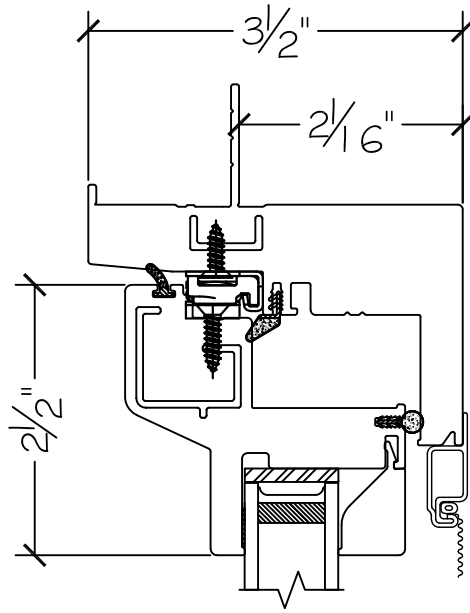

450 Delta Ave  
 Brea, Ca 92821  
 (714) 385-1202

Project:	File name: I 750 Section View - LHC LHC - 1.375 inch Nail-fin	Date: 20200501
Notes:	Layout: Horizontal Section View	Drawn by: J Johnson

Exterior

**WINDOR**  
www.windorsystems.com

450 Delta Ave  
Brea, Ca 92821  
(714) 385-1202

Project:

File name: 1750 Section View - LHC LHC - 1.375 inch Nail-fin

Date: 20200501

Notes:

Layout: Vertical Section View

Drawn by: J Johnson