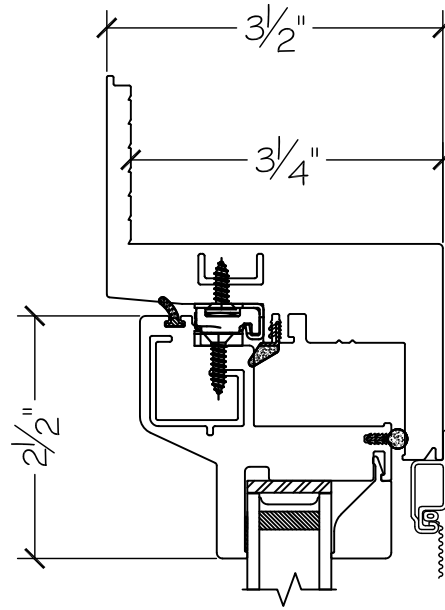

Project:	File name: 1750 Section View - LHC LHC - Retro Fin	Date: 20220831
Notes:	Layout: Horizontal Section View	Drawn by: J Johnson

Exterior

Interior

Notice: This document contains information proprietary to and is protected by copyright of Win-Dor Inc. and shall not be copied, disclosed to others, or used for any purpose other than that for which it is given, without the written permission of Win-Dor Inc.

450 Delta Ave
Brea, Ca 92821
(714) 385-1202

Project:

File name: 1750 Section View - LHC LHC - Retro Fin

Date: 20220831

Notes:

Layout: Vertical Section View

Drawn by: J Johnson