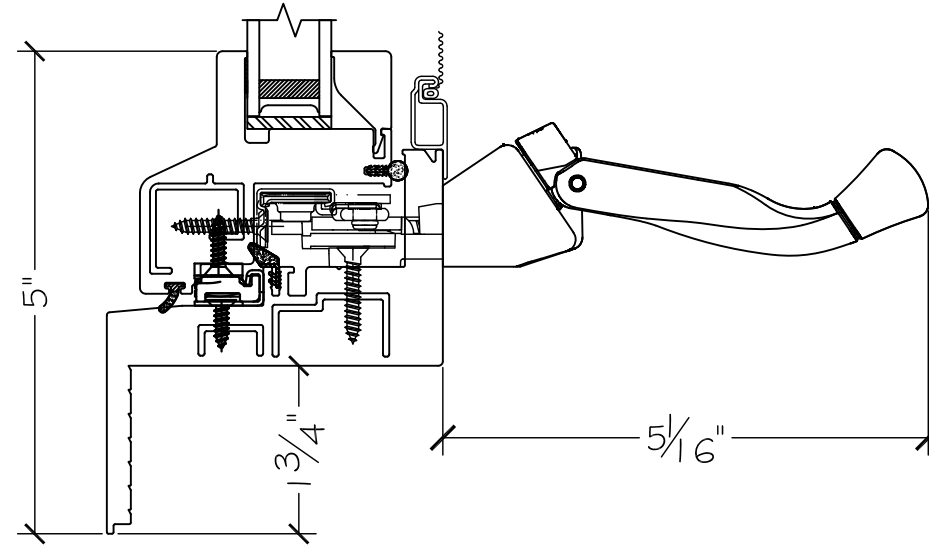

Project:	File name: 1750 Section View - LHC LHC - Retro Fin	Date: 20220831
Notes:	Layout: Horizontal Section View	Drawn by: J Johnson

Exterior

Interior

Notice: This document contains information proprietary to and is protected by copyright of Win-Dor Inc. and shall not be copied, disclosed to others, or used for any purpose other than that for which it is given, without the written permission of Win-Dor Inc.

450 Delta Ave
Brea, Ca 92821
(714) 385-1202

Project:

File name: 1750 Section View - LHC LHC - Retro Fin

Date: 20220831

Notes:

Layout: Vertical Section View

Drawn by: J Johnson