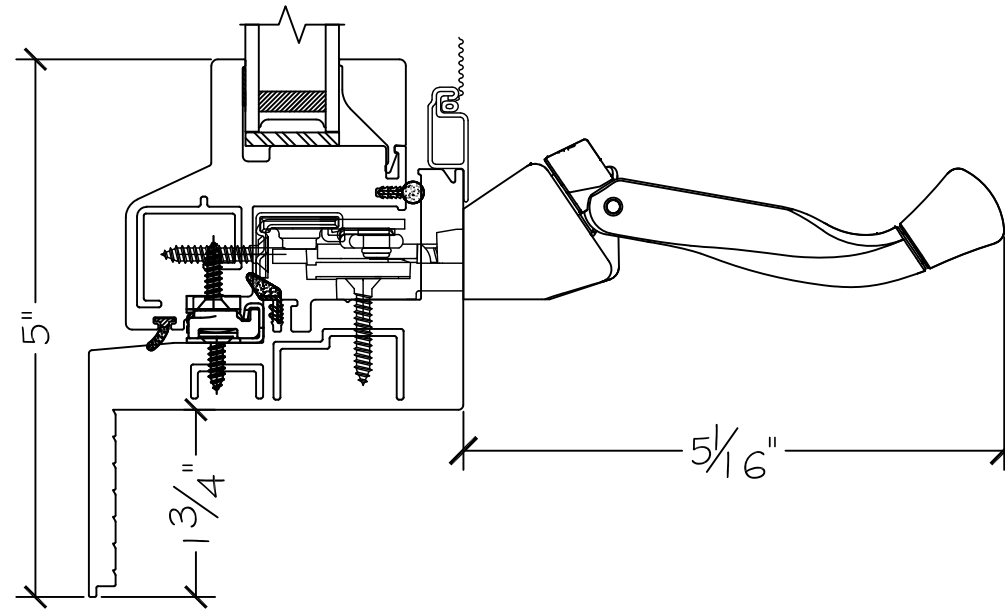

Project:	File name: 1750 Section View - LHC LHC - Stucco Fin	Date: 20190816
Notes:	Layout: Horizontal Section View	Drawn by: J Johnson

Exterior

Interior

Notice: This document contains information proprietary to and is protected by copyright of Win-Dor Inc. and shall not be copied, disclosed to others, or used for any purpose other than that for which it is given, without the written permission of Win-Dor Inc.

450 Delta Ave
Brea, Ca 92821
(714) 385-1202

Project:

File name: 1750 Section View - LHC LHC - Stucco Fin

Date: 20190816

Notes:

Layout: Vertical Section View

Drawn by: J Johnson