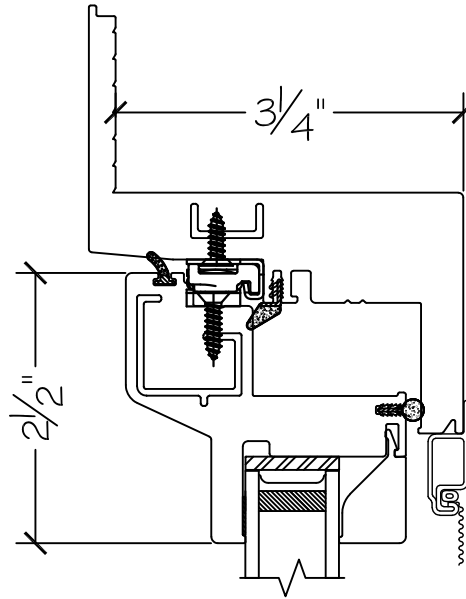

Project:	File name: 1750 Section View - LHC LHC - Stucco Fin	Date: 20190816
Notes:	Layout: Horizontal Section View	Drawn by: J Johnson

Exterior

Interior

Notice: This document contains information proprietary to and is protected by copyright of Win-Dor Inc. and shall not be copied, disclosed to others, or used for any purpose other than that for which it is given, without the written permission of Win-Dor Inc.

450 Delta Ave
Brea, Ca 92821
(714) 385-1202

Project:

File name: 1750 Section View - LHC LHC - Stucco Fin

Date: 20190816

Notes:

Layout: Vertical Section View

Drawn by: J Johnson