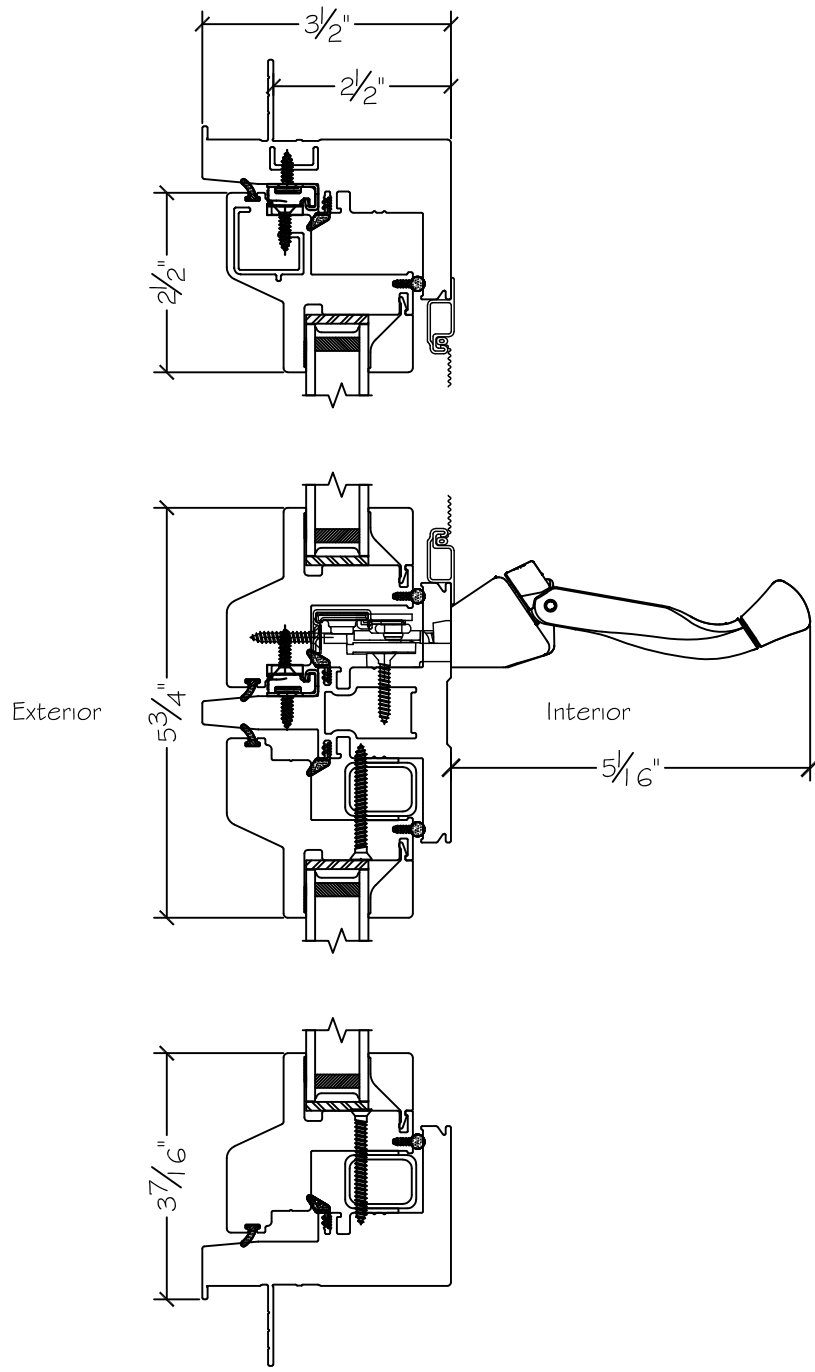

450 Delta Ave
 Brea, Ca 92821
 (714) 385-1202

Project:	File name: I 750 Section View - LHC LHC over FC - 1 inch Nail-fin	Date: 20200423
Notes:	Layout: Horizontal Section View	Drawn by: J Johnson

Notice: This document contains information proprietary to and is protected by copyright of Win-Dor Inc. and shall not be copied, disclosed to others, or used for any purpose other than that for which it is given, without the written permission of Win-Dor Inc.

450 Delta Ave
 Brea, Ca 92821
 (714) 385-1202

Project:	File name: I 750 Section View - LHC LHC over FC - 1 inch Nail-fin	Date: 20200423
Notes:	Layout: Vertical Section View	Drawn by: J Johnson