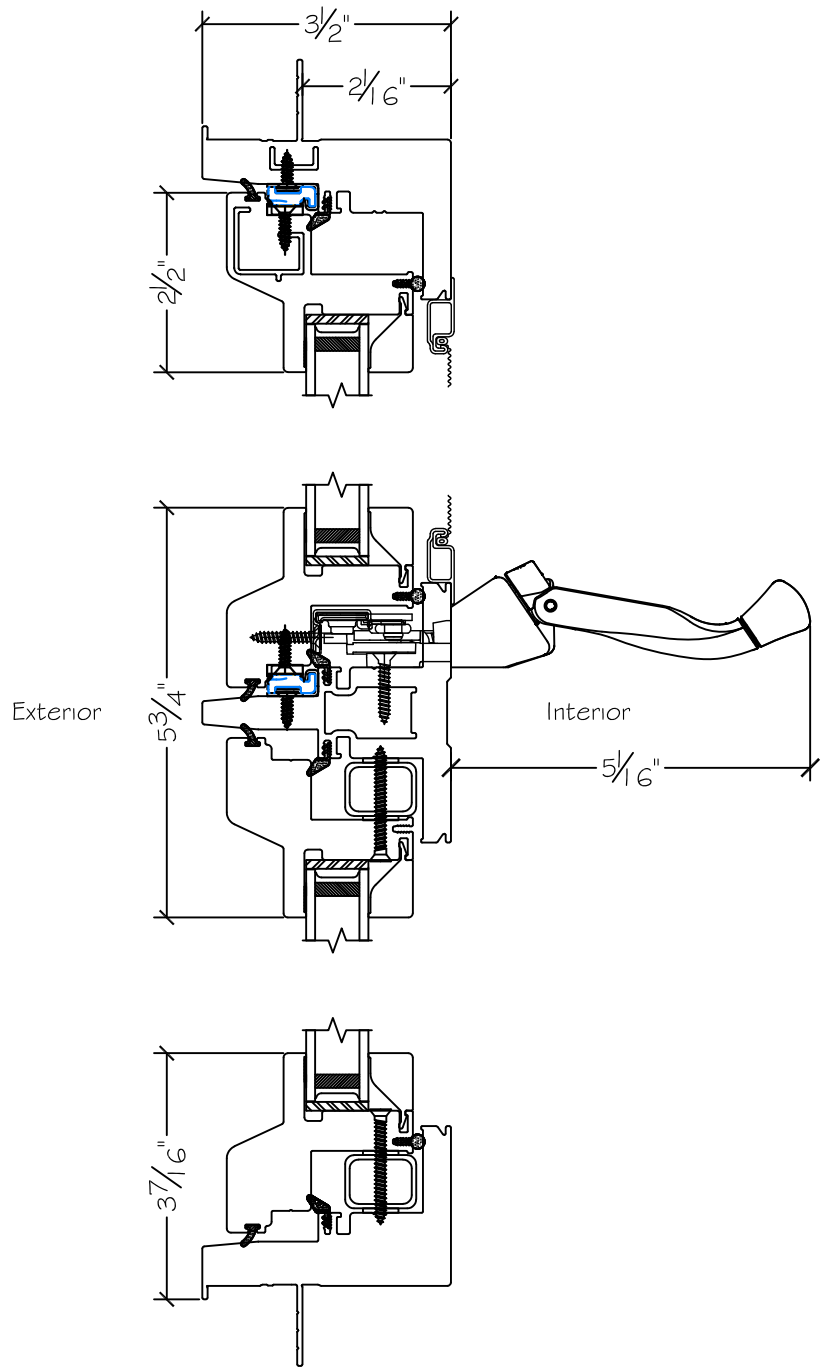

450 Delta Ave
 Brea, Ca 92821
 (714) 385-1202

Project:	File name: I 750 Section View - LHC LHC over FC - 1.375 inch Nail-fin	Date: 20190820
Notes:	Layout: Horizontal Section View	Drawn by: J Johnson

Notice: This document contains information proprietary to and is protected by copyright of Win-Dor Inc. and shall not be copied, disclosed to others, or used for any purpose other than that for which it is given, without the written permission of Win-Dor Inc.

450 Delta Ave
 Brea, Ca 92821
 (714) 385-1202

Project:	File name: I 750 Section View - LHC LHC over FC - 1.375 inch Nail-fin	Date: 20190820
Notes:	Layout: Vertical Section View	Drawn by: J Johnson