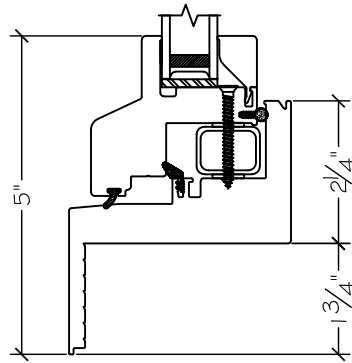

450 Delta Ave
 Brea, Ca 92821
 (714) 385-1202

Project:	File name: I 750 Section View - LHC LHC over FC - Retro Fin	Date: 20220831
Notes:	Layout: Horizontal Section View	Drawn by: J Johnson

Exterior

Interior

450 Delta Ave
Brea, Ca 92821
(714) 385-1202

Project:

File name: I 750 Section View - LHC LHC over FC - Retro Fin

Date: 20220831

Notes:

Layout: Vertical Section View

Drawn by: J Johnson