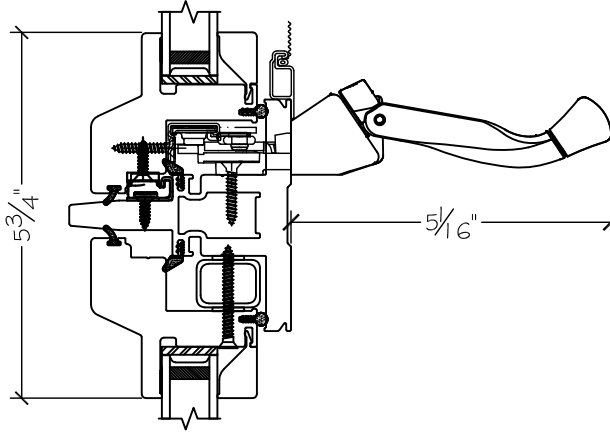

450 Delta Ave
 Brea, Ca 92821
 (714) 385-1202

Project:	File name: I 750 Section View - LHC LHC over FC - Retro Fin	Date: 20220831
Notes:	Layout: Horizontal Section View	Drawn by: J Johnson

Exterior

Interior

450 Delta Ave
Brea, Ca 92821
(714) 385-1202

Project:

File name: I 750 Section View - LHC LHC over FC - Retro Fin

Date: 20220831

Notes:

Layout: Vertical Section View

Drawn by: J Johnson