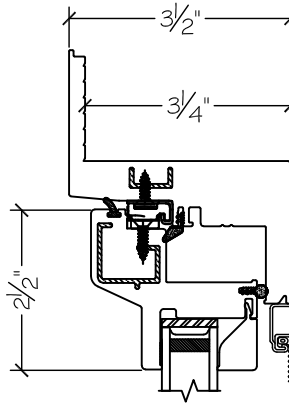

450 Delta Ave
 Brea, Ca 92821
 (714) 385-1202

Project:	File name: I 750 Section View - LHC LHC over FC - Retro Fin	Date: 20220831
Notes:	Layout: Horizontal Section View	Drawn by: J Johnson

Exterior

Interior

450 Delta Ave
Brea, Ca 92821
(714) 385-1202

Project:

File name: I 750 Section View - LHC LHC over FC - Retro Fin

Date: 20220831

Notes:

Layout: Vertical Section View

Drawn by: J Johnson