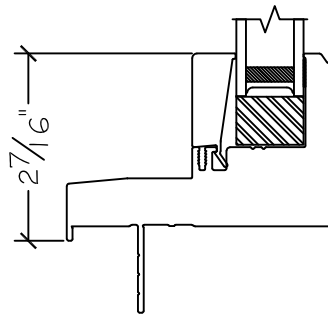

450 Delta Ave
 Brea, Ca 92821
 (714) 385-1202

Project:	File name: 1750 Section View - LHC LHC over PW - 1 inch Nail-fin	Date: 20190816
Notes:	Layout: Horizontal Section View	Drawn by: J Johnson

Exterior

450 Delta Ave
Brea, Ca 92821
(714) 385-1202

Project:	File name: I 750 Section View - LHC LHC over PW - 1 inch Nail-fin	Date: 20190816
Notes:	Layout: Vertical Section View	Drawn by: J Johnson