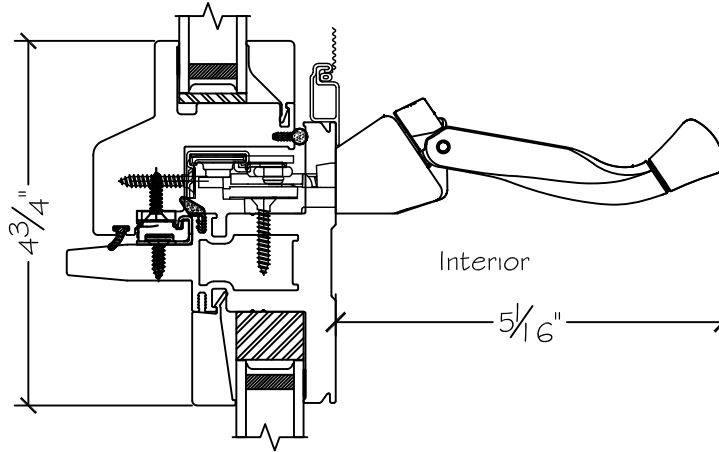

450 Delta Ave
 Brea, Ca 92821
 (714) 385-1202

Project:	File name: 1750 Section View - LHC LHC over PW - 1 inch Nail-fin	Date: 20190816
Notes:	Layout: Horizontal Section View	Drawn by: J Johnson

Exterior

450 Delta Ave
Brea, Ca 92821
(714) 385-1202

Project:	File name: I 750 Section View - LHC LHC over PW - 1 inch Nail-fin	Date: 20190816
Notes:	Layout: Vertical Section View	Drawn by: J Johnson