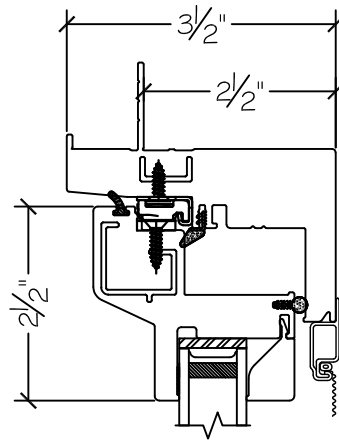

450 Delta Ave
 Brea, Ca 92821
 (714) 385-1202

Project:	File name: 1750 Section View - LHC LHC over PW - 1 inch Nail-fin	Date: 20190816
Notes:	Layout: Horizontal Section View	Drawn by: J Johnson

Exterior

450 Delta Ave
Brea, Ca 92821
(714) 385-1202

Project:	File name: I 750 Section View - LHC LHC over PW - 1 inch Nail-fin	Date: 20190816
Notes:	Layout: Vertical Section View	Drawn by: J Johnson