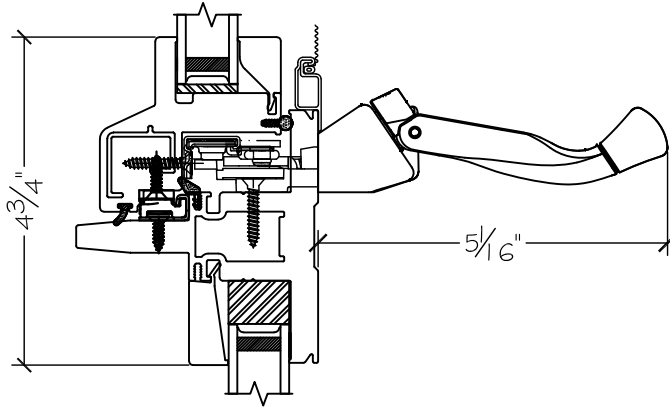

Project:	File name: I 750 Section View - LHC LHC over PW - Retro Fin	Date: 20220831
Notes:	Layout: Horizontal Section View	Drawn by: J Johnson

Exterior

Interior

Notice: This document contains information proprietary to and is protected by copyright of Win-Dor Inc. and shall not be copied, disclosed to others, or used for any purpose other than that for which it is given, without the written permission of Win-Dor Inc.

450 Delta Ave  
Brea, Ca 92821  
(714) 385-1202

Project:	File name: I 750 Section View - LHC LHC over PW - Retro Fin	Date: 20220831
Notes:	Layout: Vertical Section View	Drawn by: J Johnson