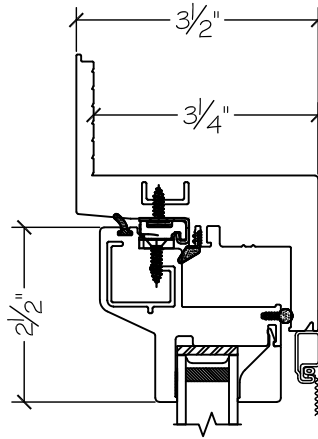

Project:	File name: I 750 Section View - LHC LHC over PW - Retro Fin	Date: 20220831
Notes:	Layout: Horizontal Section View	Drawn by: J Johnson

Exterior

Interior

Notice: This document contains information proprietary to and is protected by copyright of Win-Dor Inc. and shall not be copied, disclosed to others, or used for any purpose other than that for which it is given, without the written permission of Win-Dor Inc.

450 Delta Ave  
Brea, Ca 92821  
(714) 385-1202

Project:	File name: I 750 Section View - LHC LHC over PW - Retro Fin	Date: 20220831
Notes:	Layout: Vertical Section View	Drawn by: J Johnson