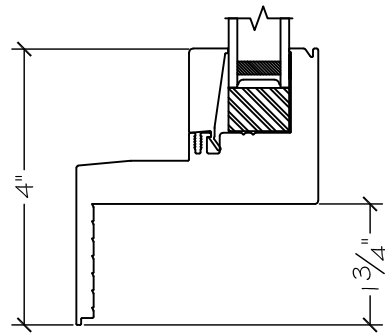

Project:	File name: I 750 Section View - LHC LHC over PW - Retro Fin	Date: 20220831
Notes:	Layout: Horizontal Section View	Drawn by: J Johnson

Exterior

Interior

Notice: This document contains information proprietary to and is protected by copyright of Win-Dor Inc. and shall not be copied, disclosed to others, or used for any purpose other than that for which it is given, without the written permission of Win-Dor Inc.

450 Delta Ave  
Brea, Ca 92821  
(714) 385-1202

Project:	File name: I 750 Section View - LHC LHC over PW - Retro Fin	Date: 20220831
Notes:	Layout: Vertical Section View	Drawn by: J Johnson