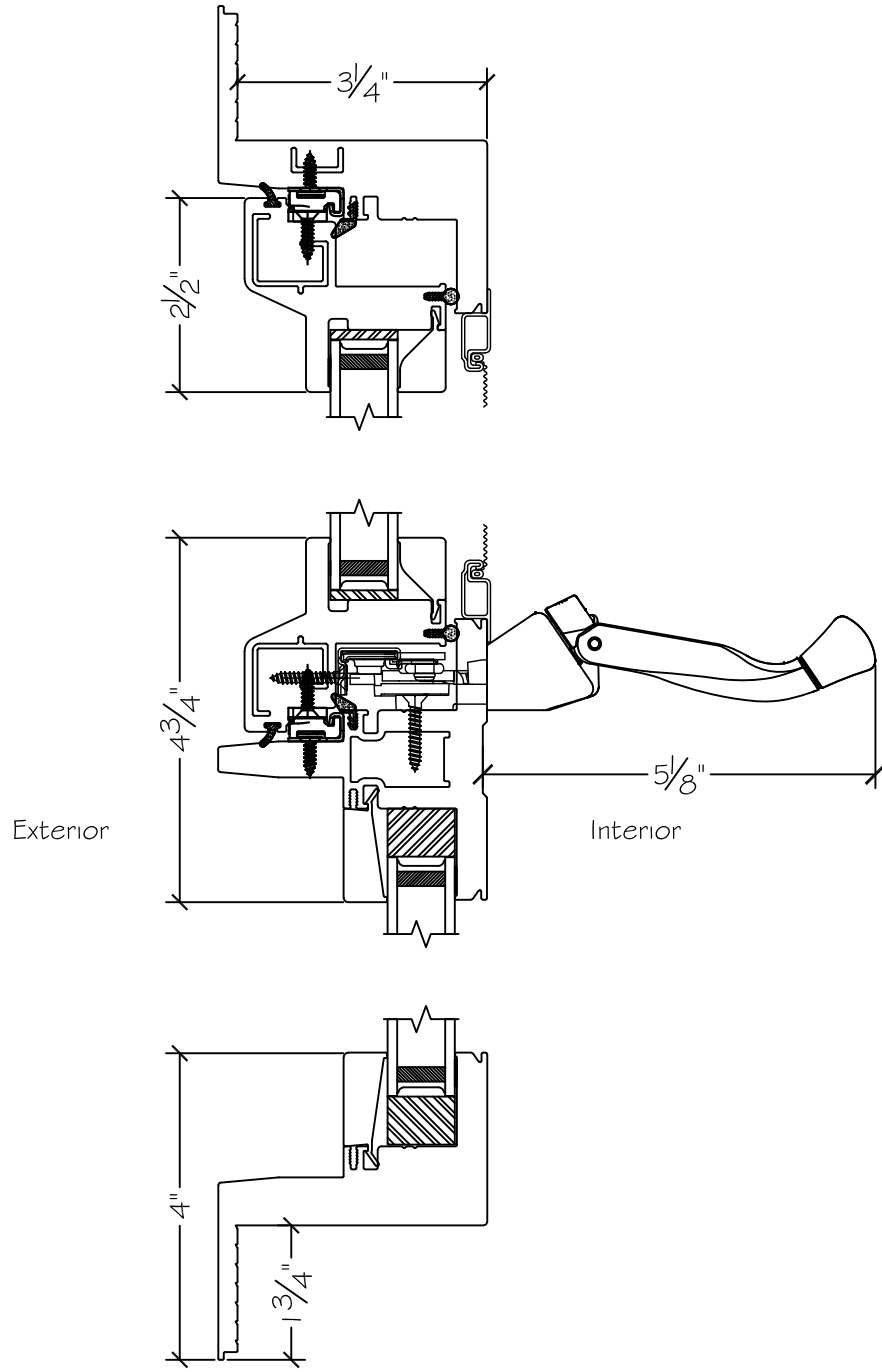

Project:	File name: I 750 Section View - LHC LHC over PW - Stucco Fin	Date: 20190821
Notes:	Layout: Horizontal Section View	Drawn by: J Johnson

450 Delta Ave
 Brea, Ca 92821
 (714) 385-1202

Notice: This document contains information proprietary to and is protected by copyright of Win-Dor Inc. and shall not be copied, disclosed to others, or used for any purpose other than that for which it is given, without the written permission of Win-Dor Inc.

Project:	File name: I 750 Section View - LHC LHC over PW - Stucco Fin	Date: 20190821
Notes:	Layout: Vertical Section View	Drawn by: J Johnson