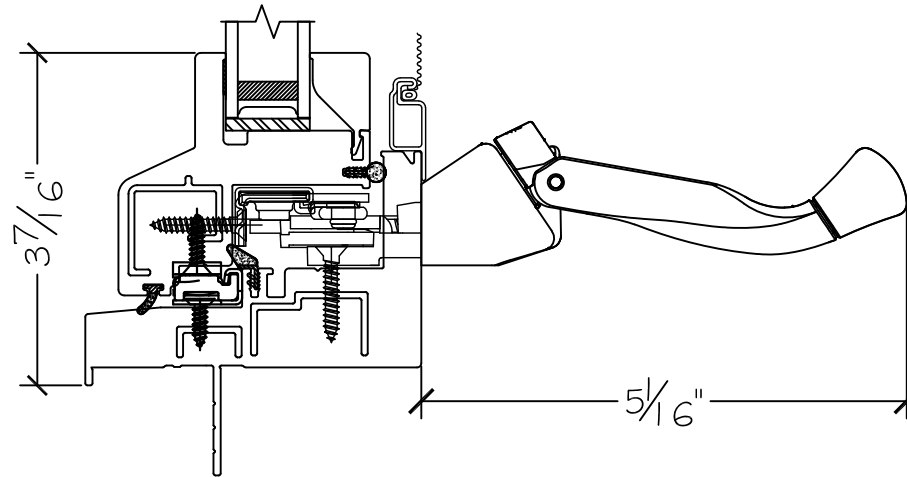

450 Delta Ave
 Brea, Ca 92821
 (714) 385-1202

Project:	File name: 1750 Section View - LHC PW RHC - 1.375 inch Nail-fin	Date: 20190820
Notes:	Layout: Horizontal Section View	Drawn by: J Johnson

Exterior

Interior

450 Delta Ave
Brea, Ca 92821
(714) 385-1202

Project:

File name: 1750 Section View - LHC PW RHC - 1.375 inch Nail-fin

Date: 20190820

Notes:

Layout: Vertical Section View

Drawn by: J Johnson