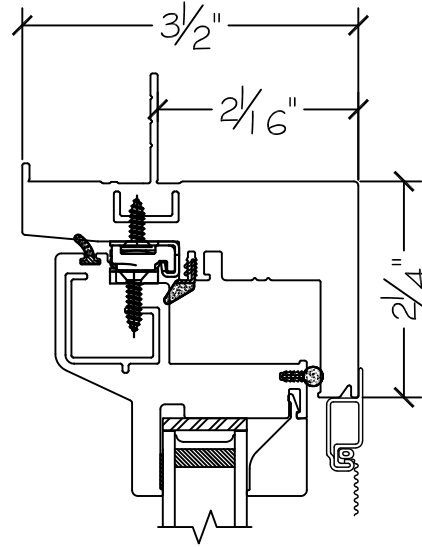

450 Delta Ave
 Brea, Ca 92821
 (714) 385-1202

Project:	File name: 1750 Section View - LHC PW RHC - 1.375 inch Nail-fin	Date: 20190820
Notes:	Layout: Horizontal Section View	Drawn by: J Johnson

Exterior

Interior

450 Delta Ave
Brea, Ca 92821
(714) 385-1202

Project:

File name: 1750 Section View - LHC PW RHC - 1.375 inch Nail-fin

Date: 20190820

Notes:

Layout: Vertical Section View

Drawn by: J Johnson