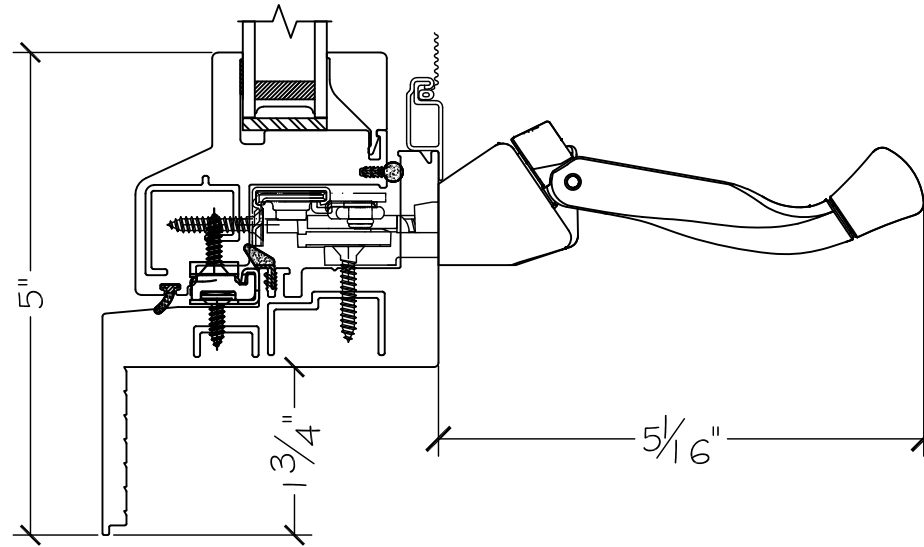

Project:	File name: I 750 Section View - LHC PW RHC - Retro Fin	Date: 20220831
Notes:	Layout: Horizontal Section View	Drawn by: J Johnson

Exterior

Interior

Notice: This document contains information proprietary to and is protected by copyright of Win-Dor Inc. and shall not be copied, disclosed to others, or used for any purpose other than that for which it is given, without the written permission of Win-Dor Inc.

450 Delta Ave  
Brea, Ca 92821  
(714) 385-1202

Project:

File name: 1750 Section View - LHC PW RHC - Retro Fin

Date: 20220831

Notes:

Layout: Vertical Section View

Drawn by: J Johnson