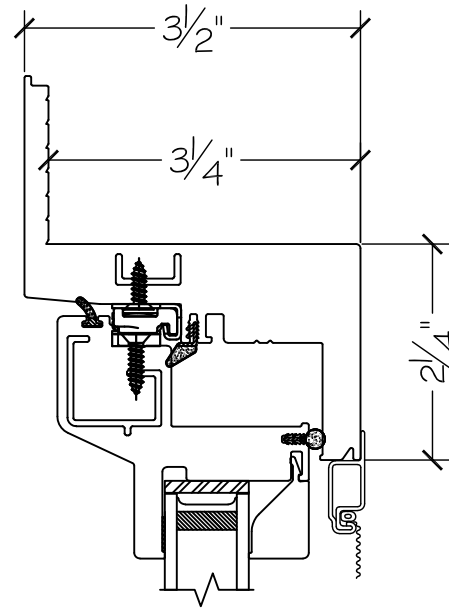

Project:	File name: I 750 Section View - LHC PW RHC - Retro Fin	Date: 20220831
Notes:	Layout: Horizontal Section View	Drawn by: J Johnson

Exterior

Interior

Notice: This document contains information proprietary to and is protected by copyright of Win-Dor Inc. and shall not be copied, disclosed to others, or used for any purpose other than that for which it is given, without the written permission of Win-Dor Inc.

450 Delta Ave  
Brea, Ca 92821  
(714) 385-1202

Project:

File name: 1750 Section View - LHC PW RHC - Retro Fin

Date: 20220831

Notes:

Layout: Vertical Section View

Drawn by: J Johnson