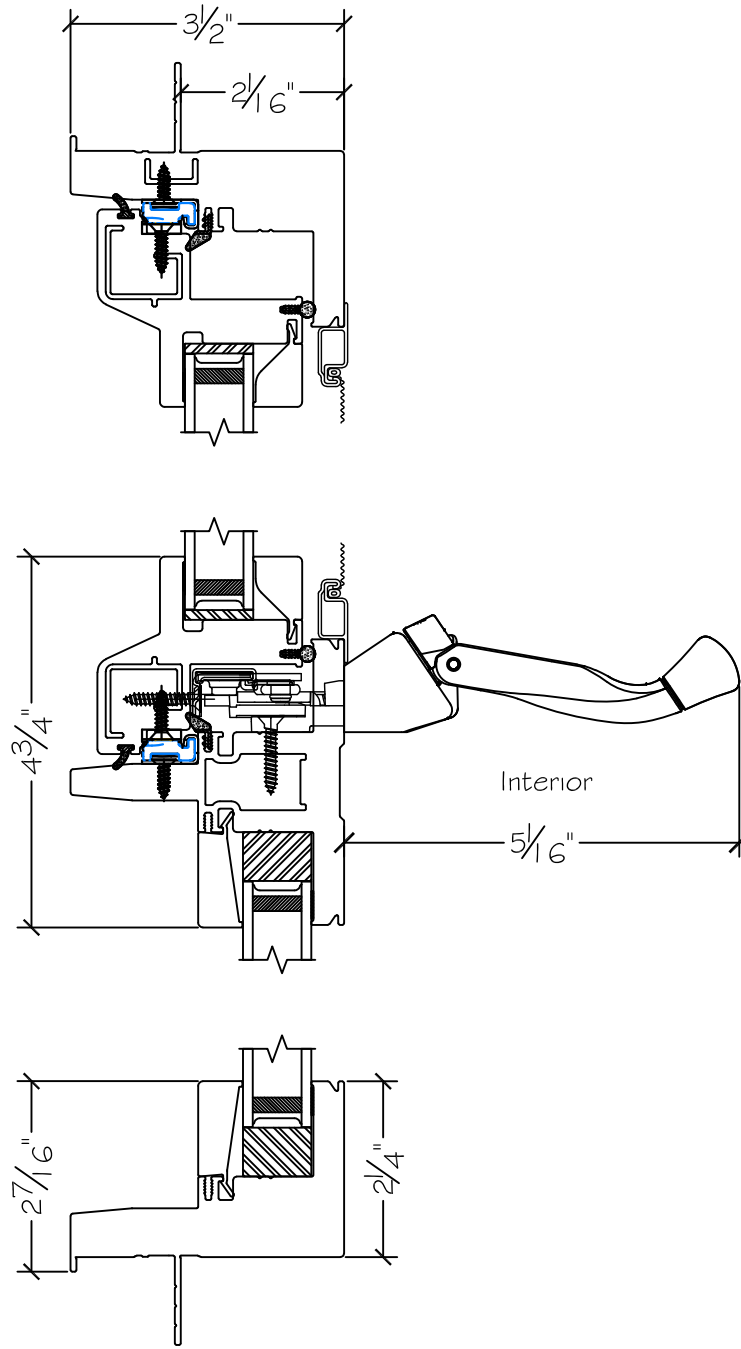

Project:	File name: I 750 Section View - LHC PW RHC over PW - 1.375 inch Nail-fin	Date: 20190820
Notes:	Layout: Horizontal Section View	Drawn by: J Johnson

Exterior

Notice: This document contains information proprietary to and is protected by copyright of Win-Dor Inc. and shall not be copied, disclosed to others, or used for any purpose other than that for which it is given, without the written permission of Win-Dor Inc.

**WINDOR**  
www.windorsystems.com

450 Delta Ave  
Brea, Ca 92821  
(714) 385-1202

Project:

File name: I 750 Section View - LHC PW RHC over PW - 1.375 inch Nail-fin

Date: 20190820

Notes:

Layout: Vertical Section View

Drawn by: J Johnson