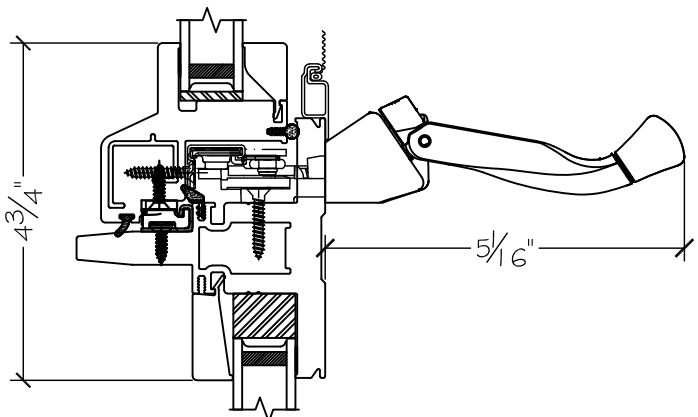

Project:	File name: I 750 Section View - LHC PW RHC over PW - Retro Fin	Date: 20220831
Notes:	Layout: Horizontal Section View	Drawn by: J Johnson

Exterior

Interior

Notice: This document contains information proprietary to and is protected by copyright of Win-Dor Inc. and shall not be copied, disclosed to others, or used for any purpose other than that for which it is given, without the written permission of Win-Dor Inc.

450 Delta Ave  
 Brea, Ca 92821  
 (714) 385-1202

Project:

File name: 1750 Section View - LHC PW RHC over PW - Retro Fin

Date: 20220831

Notes:

Layout: Vertical Section View

Drawn by: J Johnson