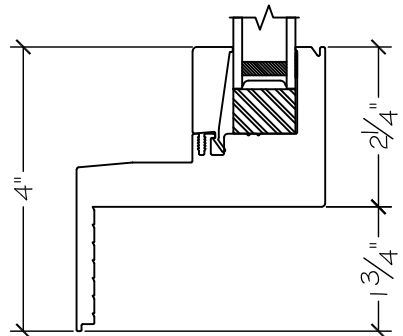

Project:	File name: I 750 Section View - LHC PW RHC over PW - Retro Fin	Date: 20220831
Notes:	Layout: Horizontal Section View	Drawn by: J Johnson

Exterior

Interior

Notice: This document contains information proprietary to and is protected by copyright of Win-Dor Inc. and shall not be copied, disclosed to others, or used for any purpose other than that for which it is given, without the written permission of Win-Dor Inc.

450 Delta Ave  
 Brea, Ca 92821  
 (714) 385-1202

Project:

File name: 1750 Section View - LHC PW RHC over PW - Retro Fin

Date: 20220831

Notes:

Layout: Vertical Section View

Drawn by: J Johnson