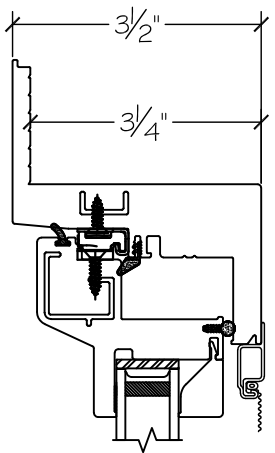

Project:	File name: I 750 Section View - LHC PW RHC over PW - Retro Fin	Date: 20220831
Notes:	Layout: Horizontal Section View	Drawn by: J Johnson

Exterior

Interior

Notice: This document contains information proprietary to and is protected by copyright of Win-Dor Inc. and shall not be copied, disclosed to others, or used for any purpose other than that for which it is given, without the written permission of Win-Dor Inc.

450 Delta Ave  
 Brea, Ca 92821  
 (714) 385-1202

Project:

File name: 1750 Section View - LHC PW RHC over PW - Retro Fin

Date: 20220831

Notes:

Layout: Vertical Section View

Drawn by: J Johnson