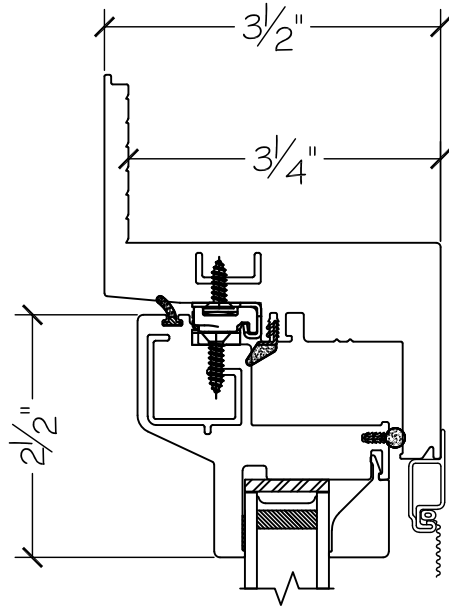

450 Delta Ave  
 Brea, Ca 92821  
 (714) 385-1202

Project:	File name: 1750 Section View - LHC - Retro Fin	Date: 20220831
Notes:	Layout: Horizontal Section View	Drawn by: J Johnson

Exterior

Interior

Notice: This document contains information proprietary to and is protected by copyright of Win-Dor Inc. and shall not be copied, disclosed to others, or used for any purpose other than that for which it is given, without the written permission of Win-Dor Inc.

450 Delta Ave  
Brea, Ca 92821  
(714) 385-1202

Project:	File name: I 750 Section View - LHC - Retro Fin	Date: 20220831
Notes:	Layout: Vertical Section View	Drawn by: J Johnson