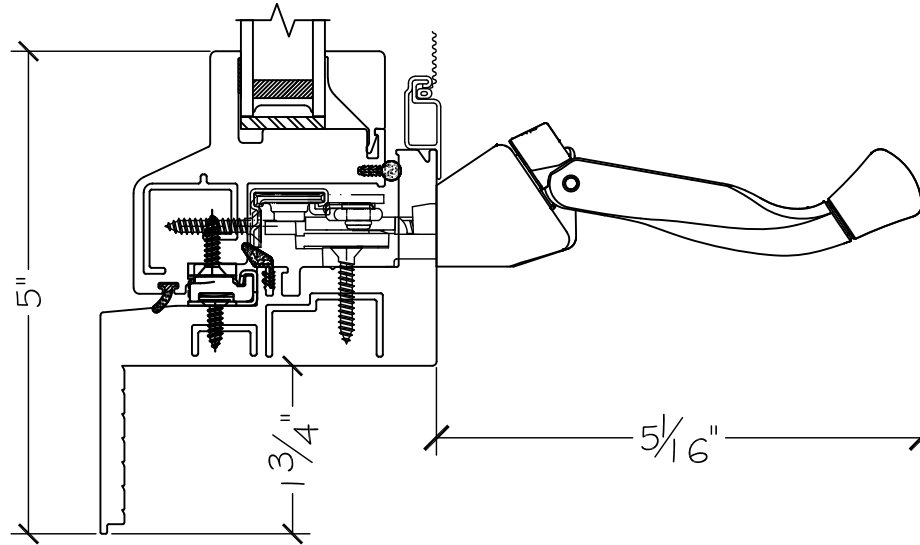

450 Delta Ave  
 Brea, Ca 92821  
 (714) 385-1202

Project:	File name: 1750 Section View - LHC - Retro Fin	Date: 20220831
Notes:	Layout: Horizontal Section View	Drawn by: J Johnson

Exterior

Interior

Notice: This document contains information proprietary to and is protected by copyright of Win-Dor Inc. and shall not be copied, disclosed to others, or used for any purpose other than that for which it is given, without the written permission of Win-Dor Inc.

450 Delta Ave  
Brea, Ca 92821  
(714) 385-1202

Project:	File name: I 750 Section View - LHC - Retro Fin	Date: 20220831
Notes:	Layout: Vertical Section View	Drawn by: J Johnson