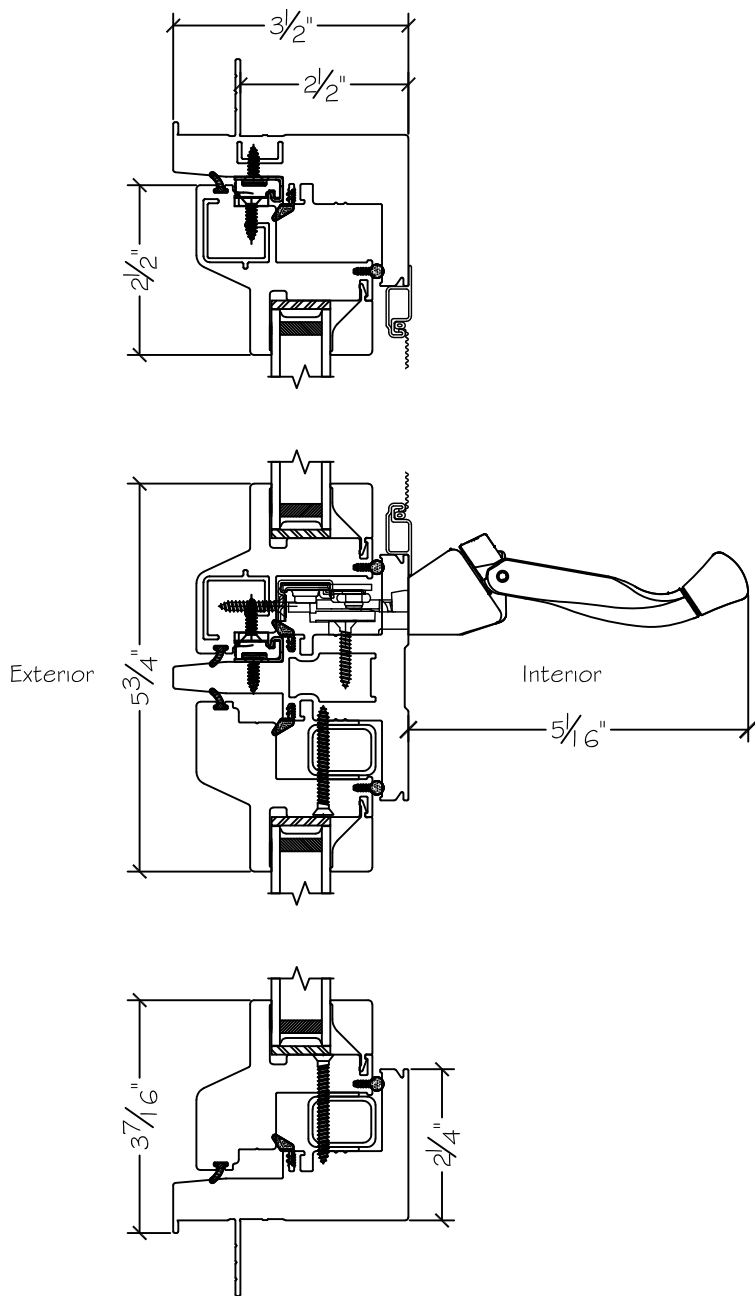

450 Delta Ave  
 Brea, Ca 92821  
 (714) 385-1202

Project:

File name: I 750 Section View - LHC over FC - 1 inch Nail-fin

Date: 20190819

Notes:

Layout: Horizontal Section View

Drawn by: J Johnson

Notice: This document contains information proprietary to and is protected by copyright of Win-Dor Inc. and shall not be copied, disclosed to others, or used for any purpose other than that for which it is given, without the written permission of Win-Dor Inc.

450 Delta Ave  
 Brea, Ca 92821  
 (714) 385-1202

Project:	File name: 1750 Section View - LHC over FC - 1 inch Nail-fin	Date: 20190819
Notes:	Layout: Vertical Section View	Drawn by: J Johnson