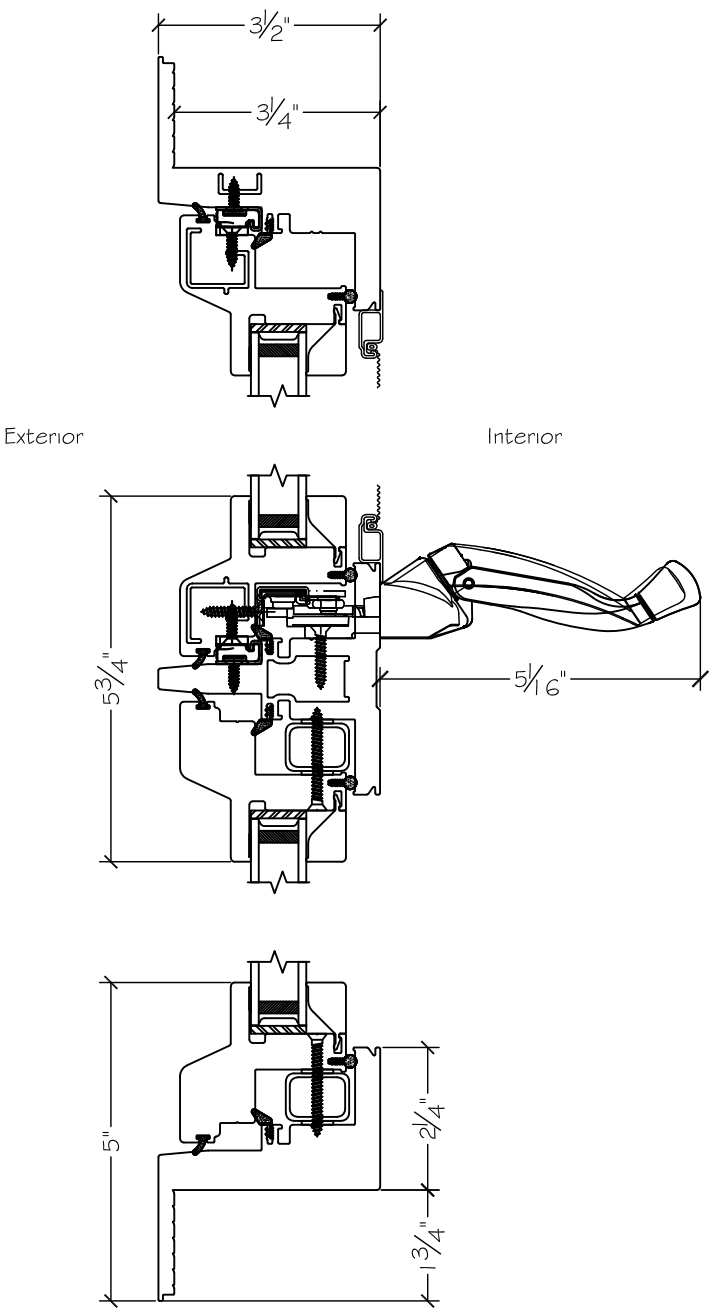

Project:	File name: 1750 Section View - LHC over FC - Retro Fin	Date: 20220831
Notes:	Layout: Horizontal Section View	Drawn by: J Johnson

Notice: This document contains information proprietary to and is protected by copyright of Win-Dor Inc. and shall not be copied, disclosed to others, or used for any purpose other than that for which it is given, without the written permission of Win-Dor Inc.

450 Delta Ave  
 Brea, Ca 92821  
 (714) 385-1202

Project:	File name: I 750 Section View - LHC over FC - Retro Fin	Date: 20220831
Notes:	Layout: Vertical Section View	Drawn by: J Johnson