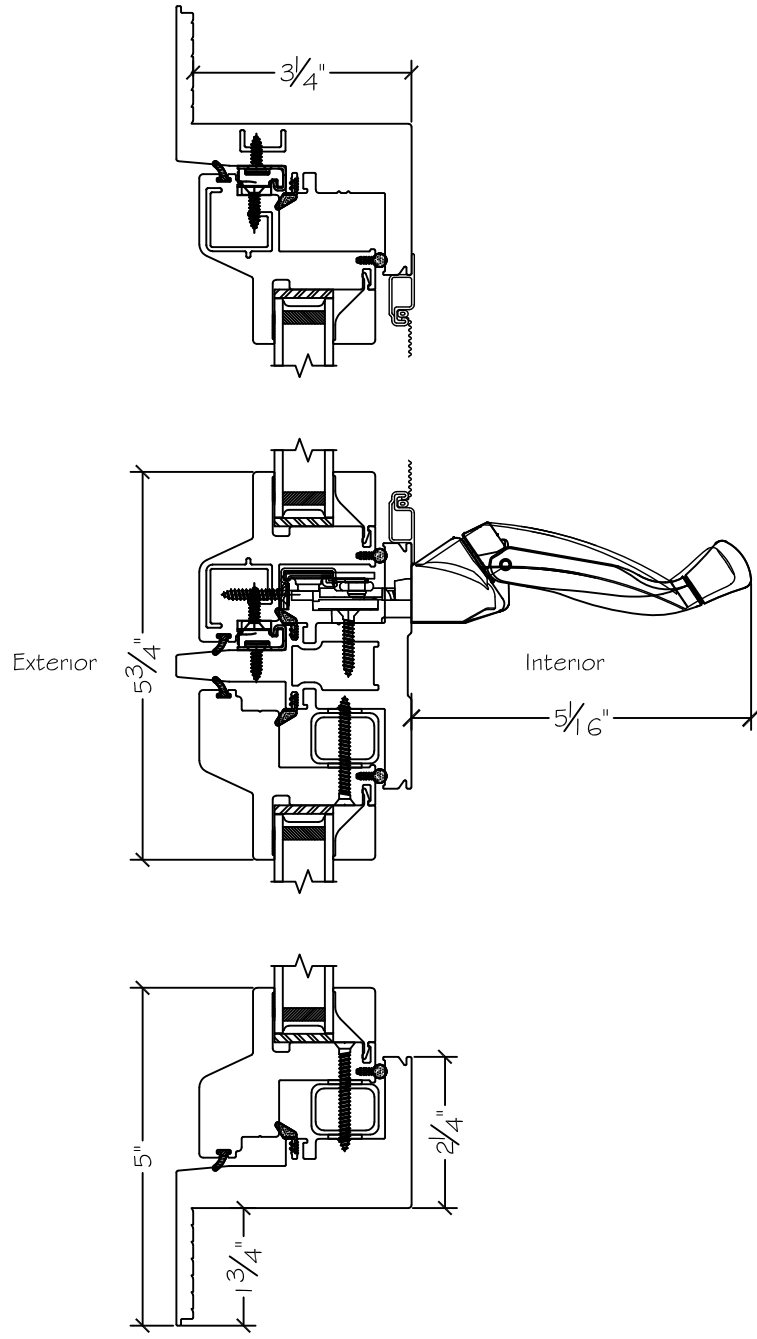

450 Delta Ave
Brea, Ca 92821
(714) 385-1202

Project:	File name: 1750 Section View - LHC over FC - Stucco Fin	Date: 20190820
Notes:	Layout: Horizontal Section View	Drawn by: J Johnson

Notice: This document contains information proprietary to and is protected by copyright of Win-Dor Inc. and shall not be copied, disclosed to others, or used for any purpose other than that for which it is given, without the written permission of Win-Dor Inc.

450 Delta Ave
 Brea, Ca 92821
 (714) 385-1202

Project:	File name: I 750 Section View - LHC over FC - Stucco Fin	Date: 20190820
Notes:	Layout: Vertical Section View	Drawn by: J Johnson