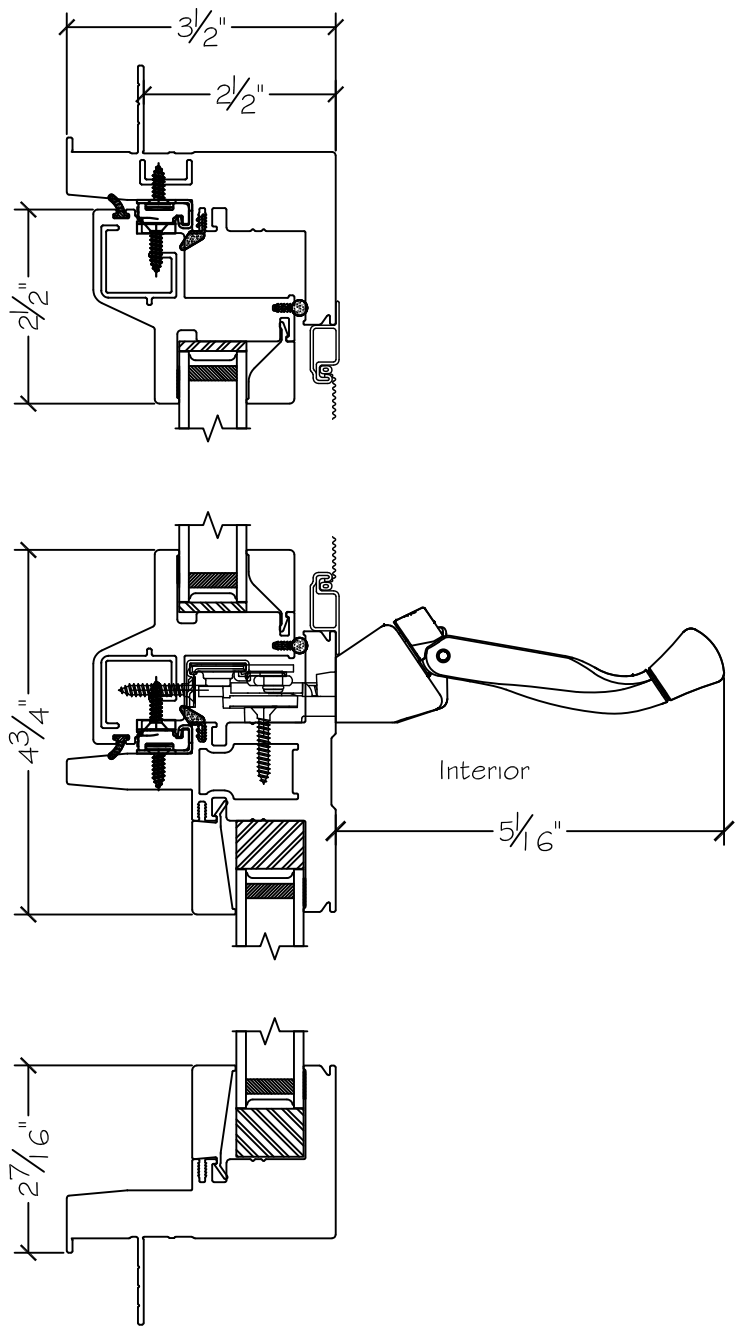

450 Delta Ave  
 Brea, Ca 92821  
 (714) 385-1202

Project:	File name: 1750 Section View - LHC over PW - 1 inch Nail-fin	Date: 20190819
Notes:	Layout: Horizontal Section View	Drawn by: J Johnson

Exterior

450 Delta Ave  
Brea, Ca 92821  
(714) 385-1202

Project:	File name: I 750 Section View - LHC over PW - 1 inch Nail-fin	Date: 20190819
Notes:	Layout: Vertical Section View	Drawn by: J Johnson