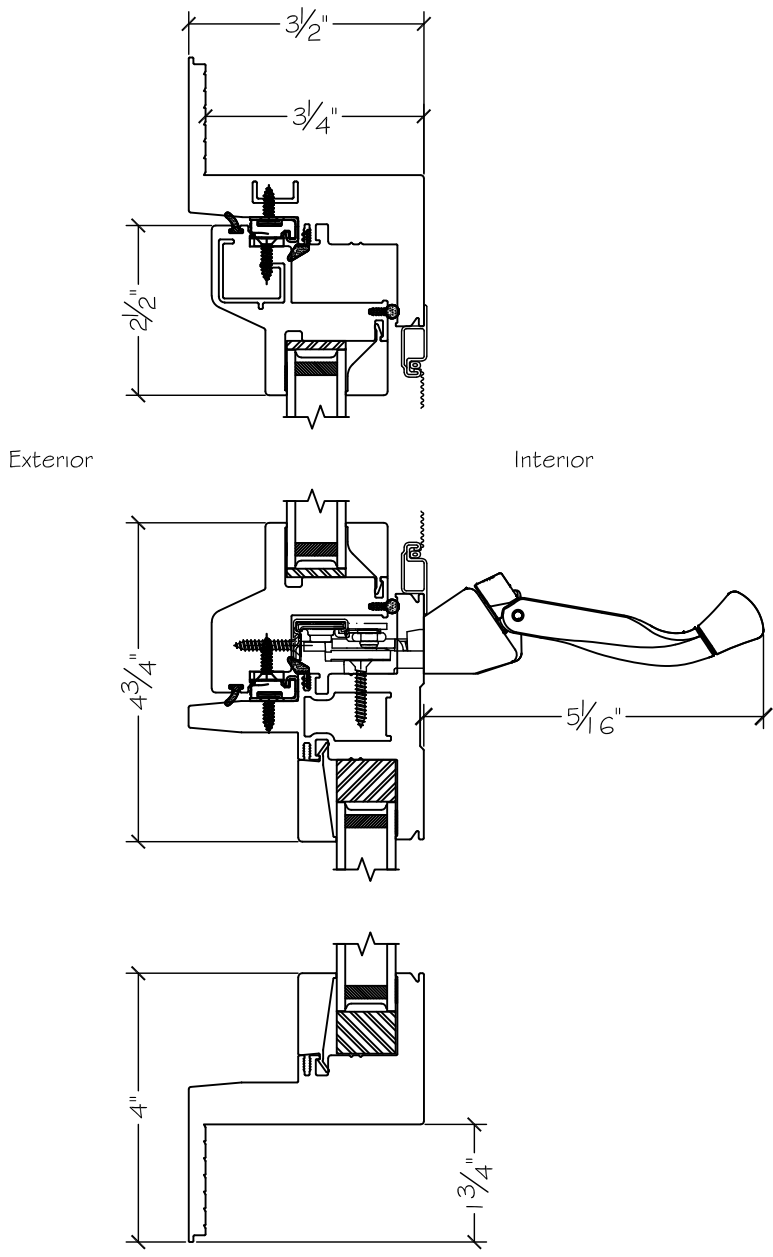

450 Delta Ave
Brea, Ca 92821
(714) 385-1202

Project:	File name: I 750 Section View - LHC over PW - Retro Fin	Date: 20220831
Notes:	Layout: Horizontal Section View	Drawn by: J Johnson

Notice: This document contains information proprietary to and is protected by copyright of Win-Dor Inc. and shall not be copied, disclosed to others, or used for any purpose other than that for which it is given, without the written permission of Win-Dor Inc.

450 Delta Ave
 Brea, Ca 92821
 (714) 385-1202

Project:	File name: I 750 Section View - LHC over PW - Retro Fin	Date: 20220831
Notes:	Layout: Vertical Section View	Drawn by: J Johnson