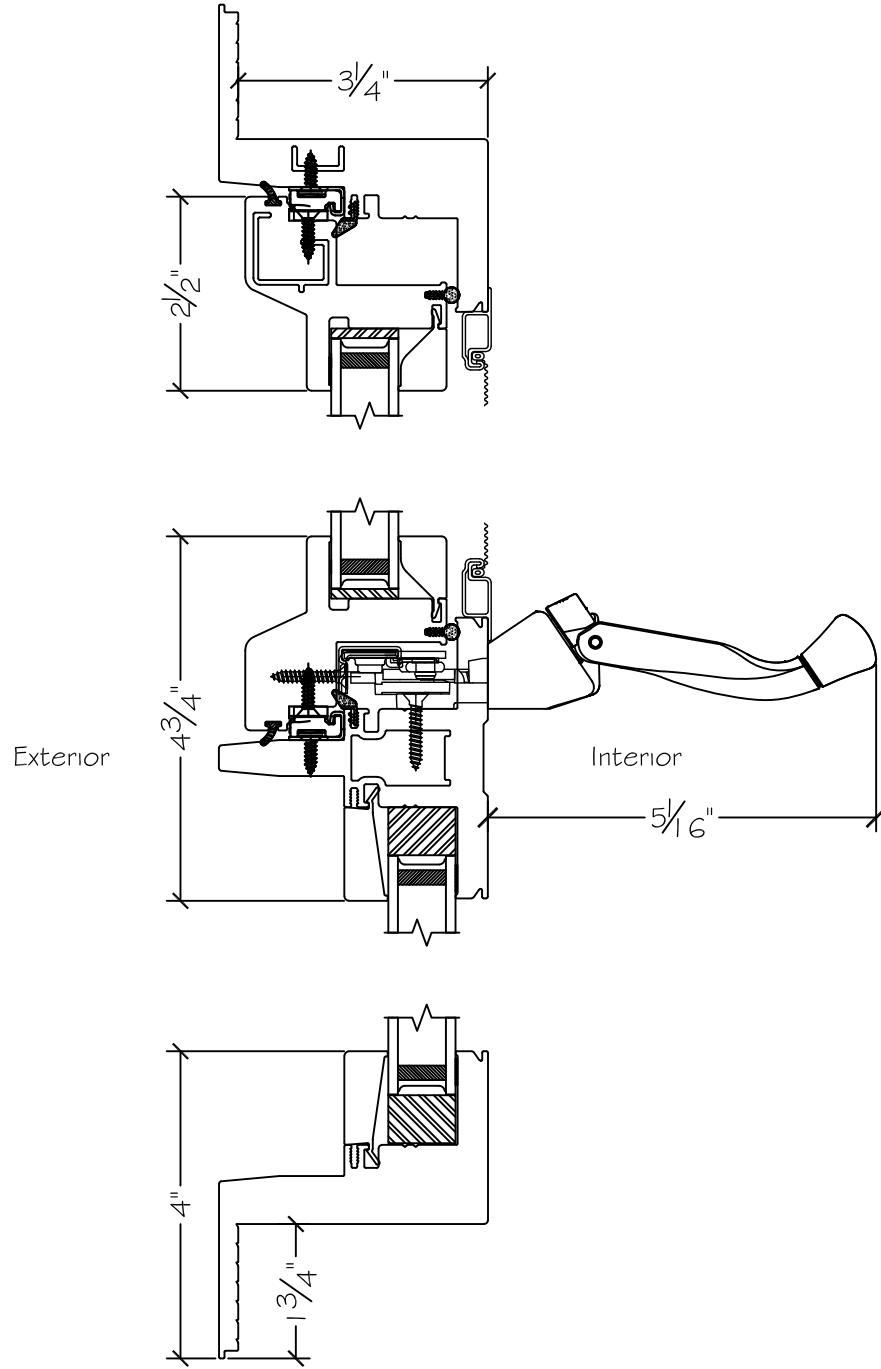

Project:	File name: I 750 Section View - LHC over PW - Stucco Fin	Date: 20190816
Notes:	Layout: Horizontal Section View	Drawn by: J Johnson

Notice: This document contains information proprietary to and is protected by copyright of Win-Dor Inc. and shall not be copied, disclosed to others, or used for any purpose other than that for which it is given, without the written permission of Win-Dor Inc.

**WINDOR**  
www.windorsystems.com

450 Delta Ave  
Brea, Ca 92821  
(714) 385-1202

Project:

File name: I 750 Section View - LHC over PW - Stucco Fin

Date: 20190816

Notes:

Layout: Vertical Section View

Drawn by: J Johnson