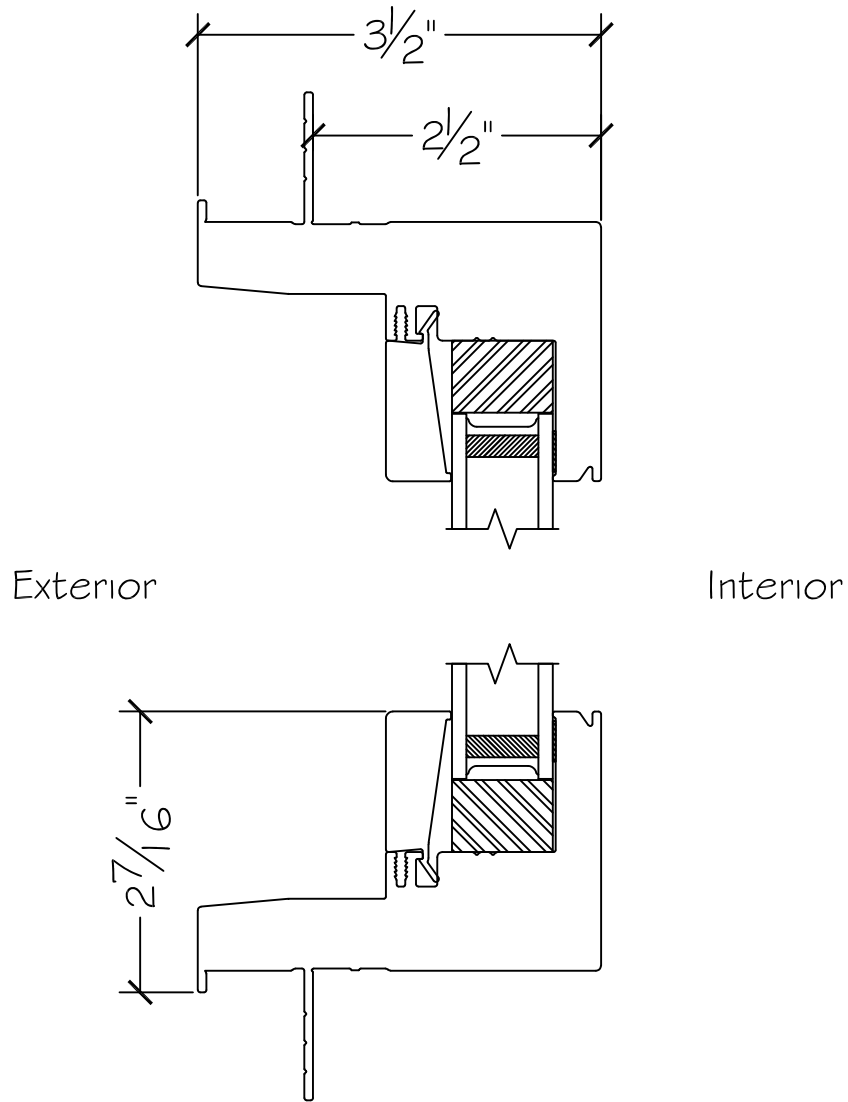

450 Delta Ave
 Brea, Ca 92821
 (714) 385-1202

Project:	File name: 1750 Section View - PW - 1 inch Nail-fin	Date: 20190816
Notes:	Layout: Horizontal Section View	Drawn by: J Johnson

Project:

File name: 1750 Section View - PW - 1 inch Nail-fin