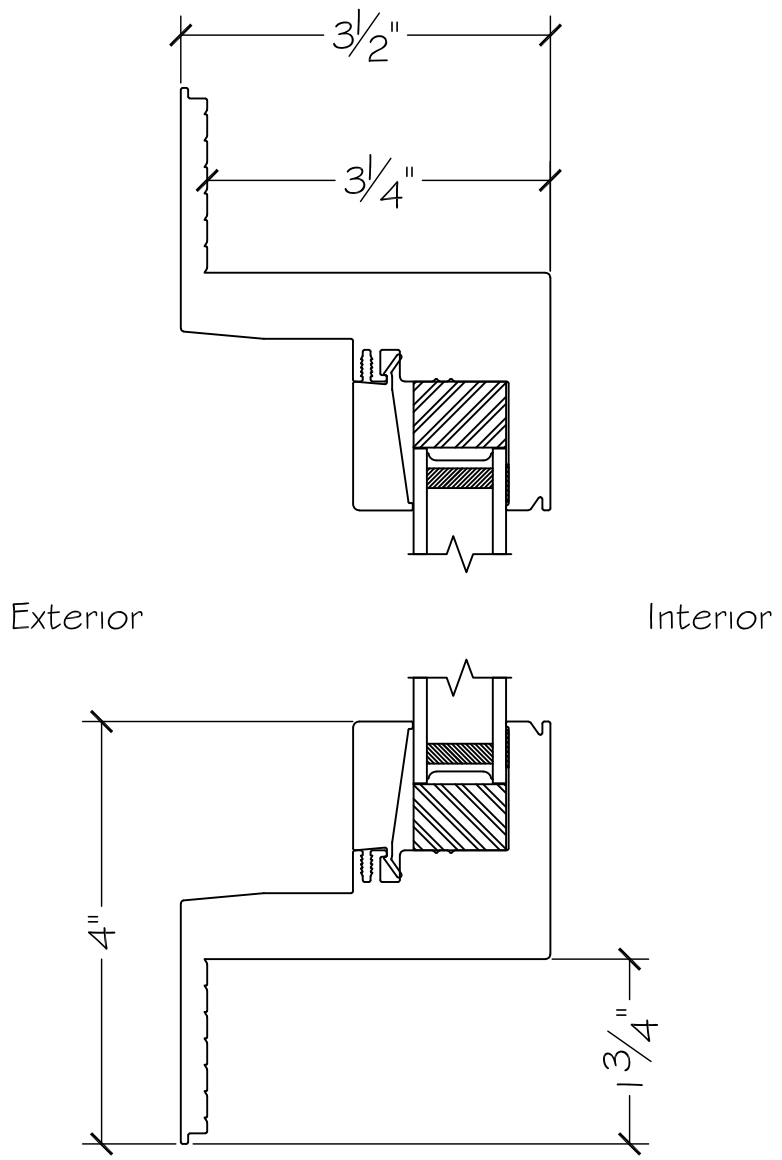

450 Delta Ave
 Brea, Ca 92821
 (714) 385-1202

Project:	File name: 1750 Section View - PW - Retro Fin	Date: 20220831
Notes:	Layout: Horizontal Section View	Drawn by: J Johnson

450 Delta Ave
Brea, Ca 92821
(714) 385-1202

Project:	File name: 1750 Section View - PW - Retro Fin	Date: 20220831
Notes:	Layout: Vertical Section View	Drawn by: J Johnson