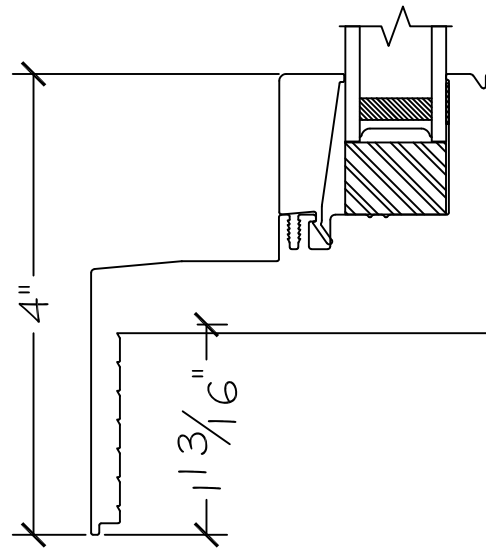

450 Delta Ave  
 Brea, Ca 92821  
 (714) 385-1202

Project:	File name: 1750 Section View - PW - Stucco Fin	Date: 20190816
Notes:	Layout: Horizontal Section View	Drawn by: J Johnson

Exterior

Interior

Notice: This document contains information proprietary to and is protected by copyright of Win-Dor Inc. and shall not be copied, disclosed to others, or used for any purpose other than that for which it is given, without the written permission of Win-Dor Inc.

450 Delta Ave  
Brea, Ca 92821  
(714) 385-1202

Project:	File name: 1750 Section View - PW - Stucco Fin	Date: 20190816
Notes:	Layout: Vertical Section View	Drawn by: J Johnson