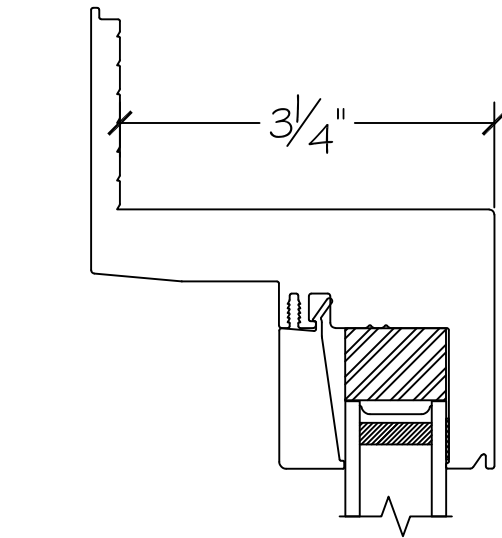

450 Delta Ave  
 Brea, Ca 92821  
 (714) 385-1202

Project:	File name: 1750 Section View - PW - Stucco Fin	Date: 20190816
Notes:	Layout: Horizontal Section View	Drawn by: J Johnson

Exterior

Interior

Notice: This document contains information proprietary to and is protected by copyright of Win-Dor Inc. and shall not be copied, disclosed to others, or used for any purpose other than that for which it is given, without the written permission of Win-Dor Inc.

450 Delta Ave  
Brea, Ca 92821  
(714) 385-1202

Project:	File name: 1750 Section View - PW - Stucco Fin	Date: 20190816
Notes:	Layout: Vertical Section View	Drawn by: J Johnson